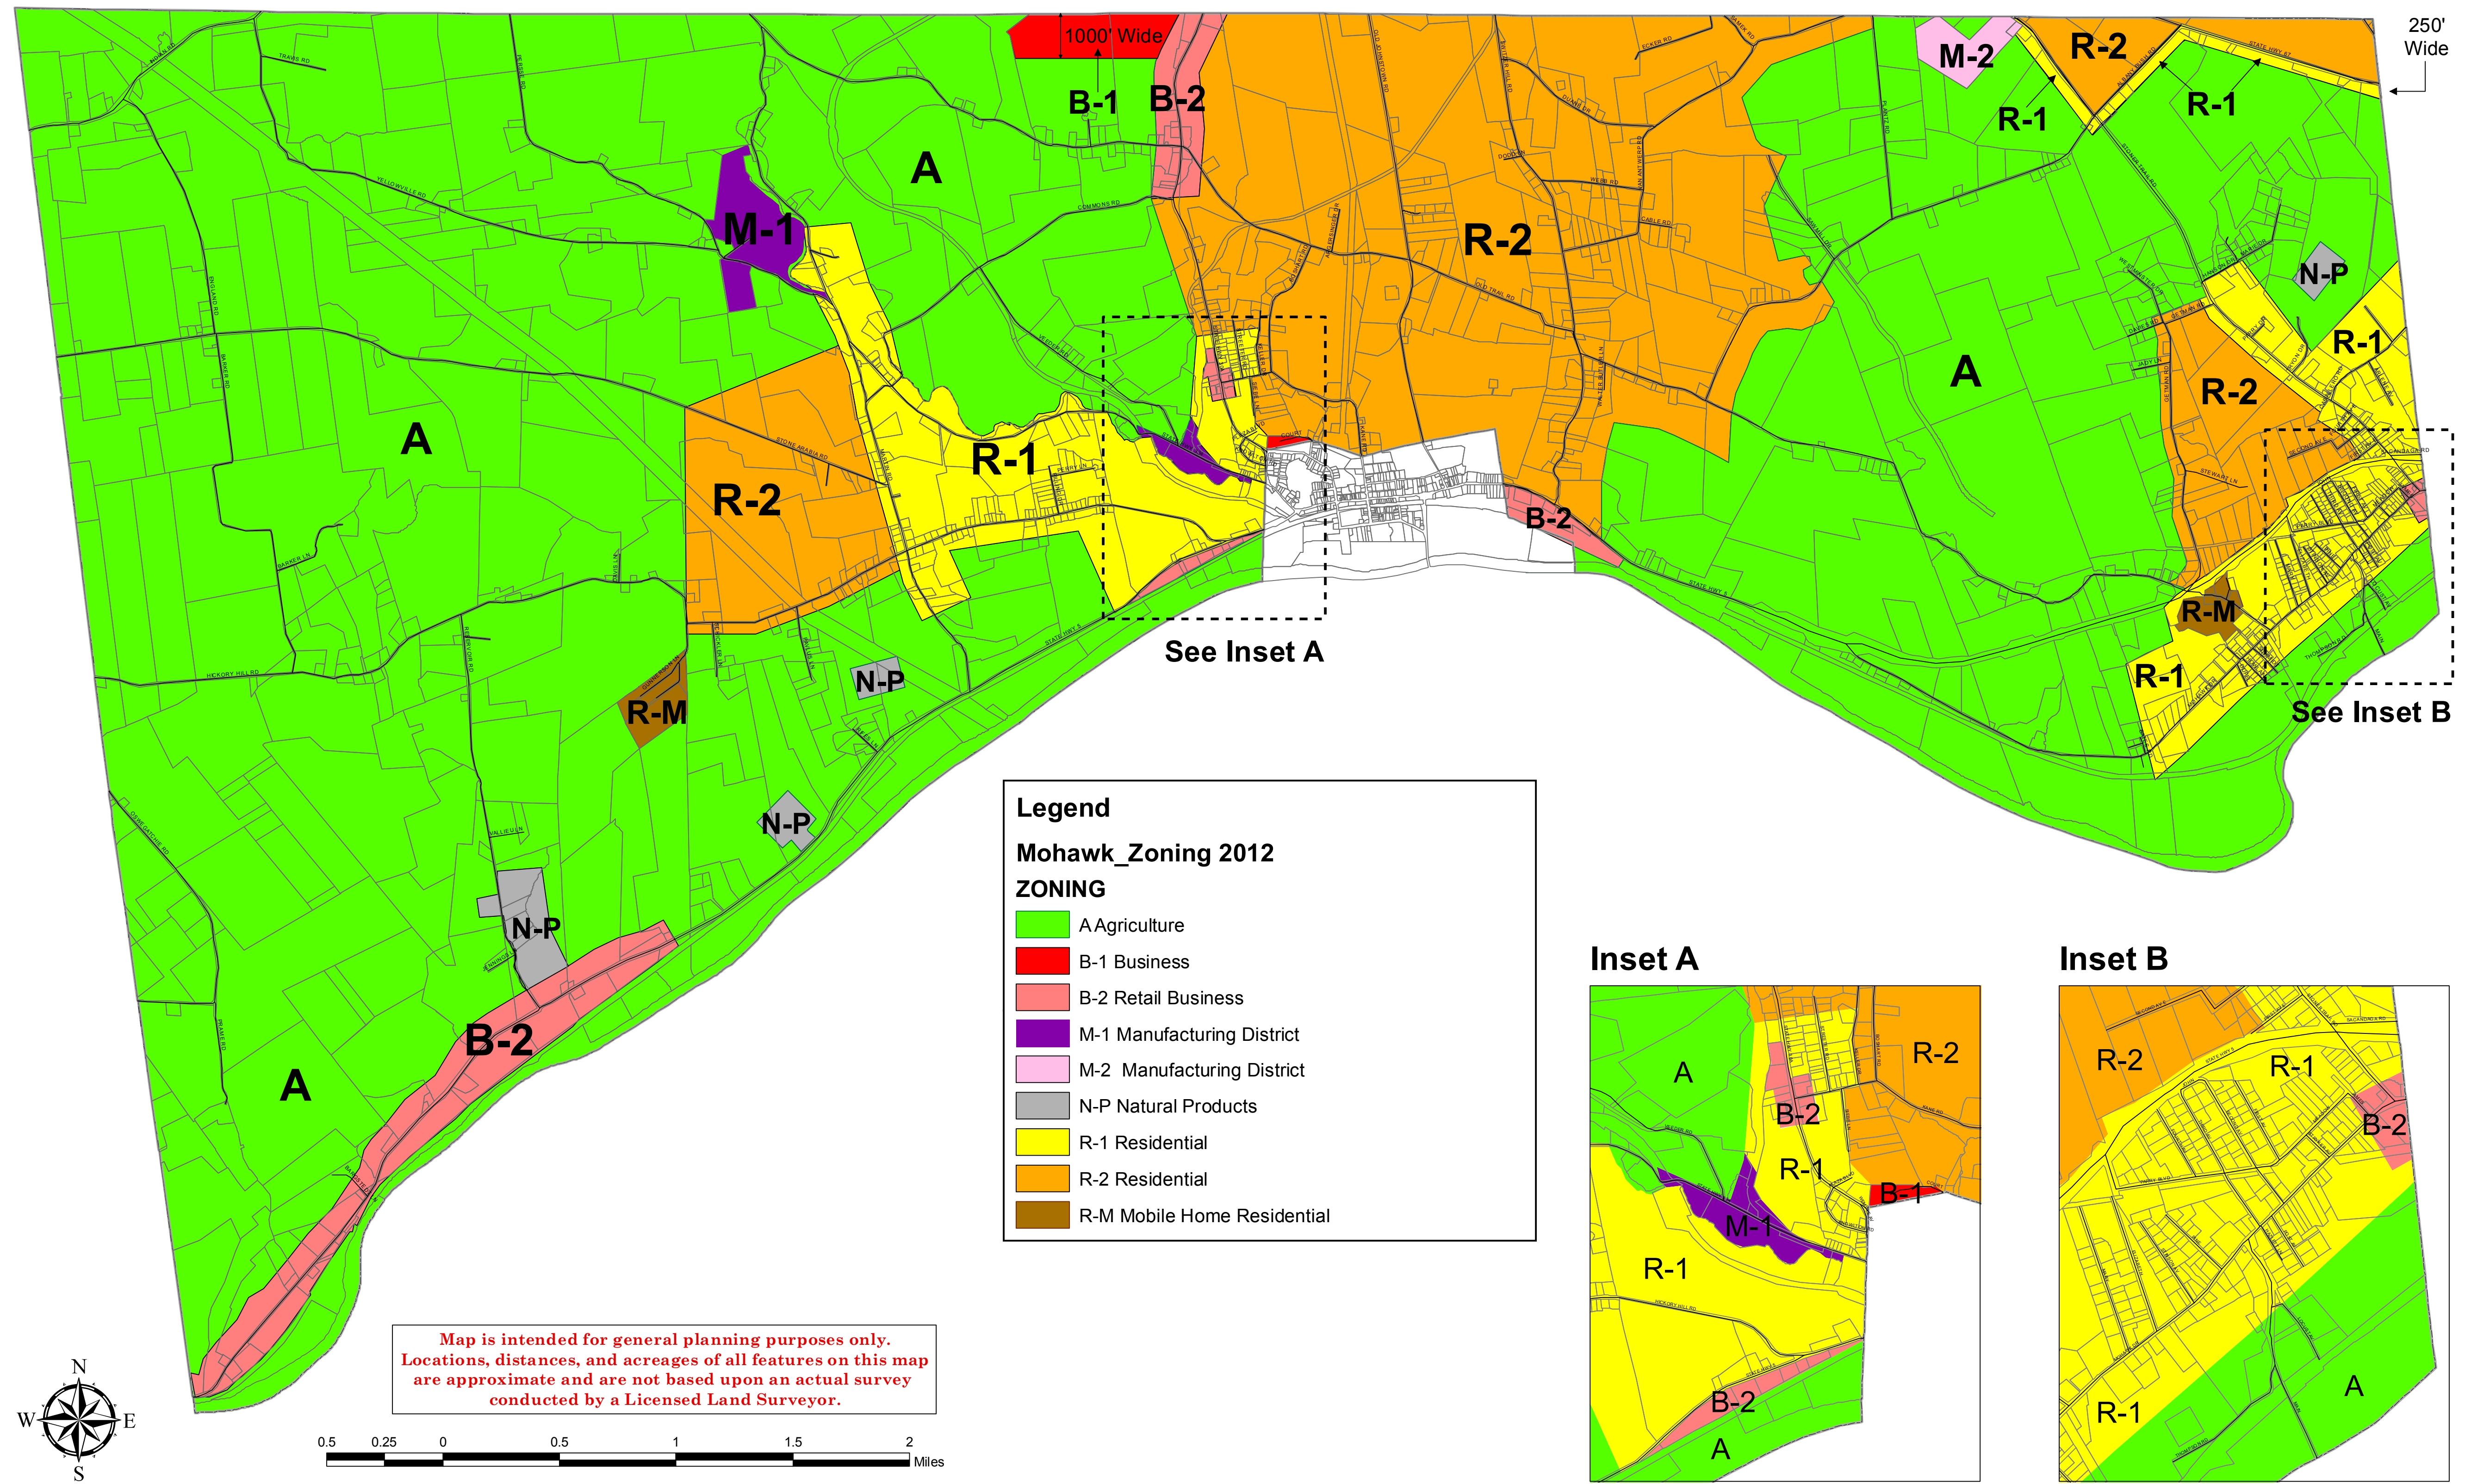

MONTGOMERY COUNTY, NEW YORK

Town of Mohawk Zoning Map

Source:
Montgomery
County
GIS

Montgomery County
Department of Economic
Development & Planning
9 Park St., P.O. Box 1500
Fonda, NY 12068-1500

June 2012 dmj