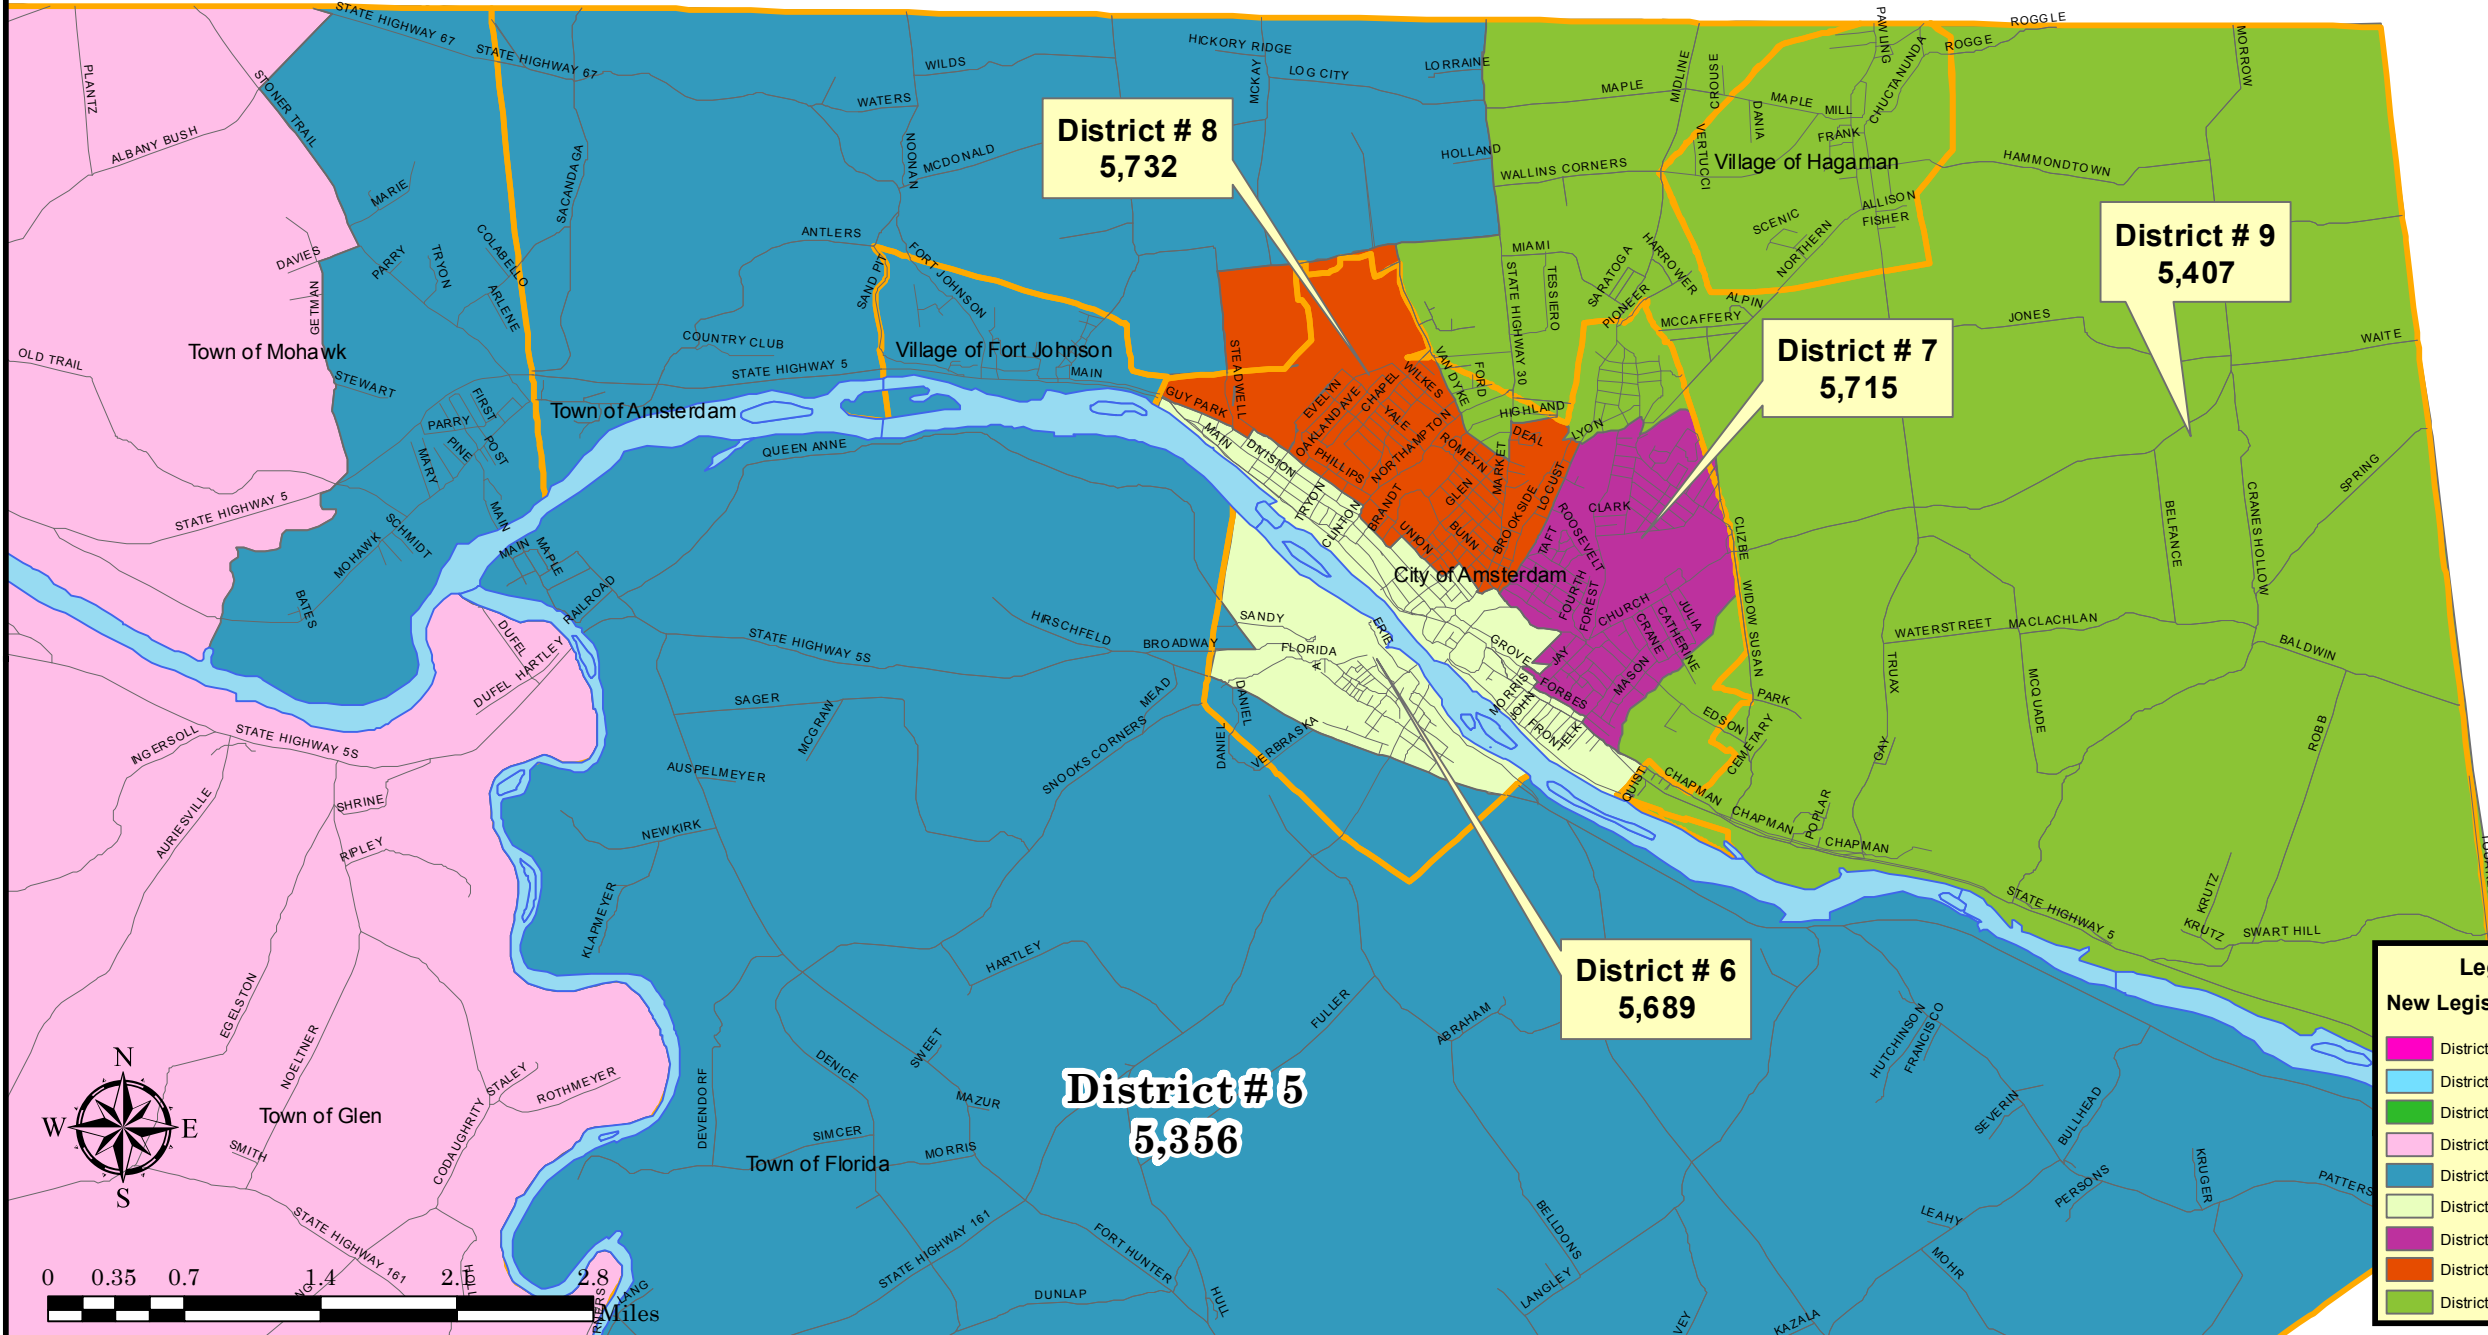

MONTGOMERY COUNTY, NEW YORK

MAP IS INTENDED FOR GENERAL PLANNING PURPOSES ONLY.

Proposed 9 Legislative Districts Close up of City Area

Source:
Montgomery
County
GIS

Montgomery County Department of
Economic Development & Planning
Old County Courthouse
9 Park St., P.O. Box 1500
Fonda, NY 12068-1500