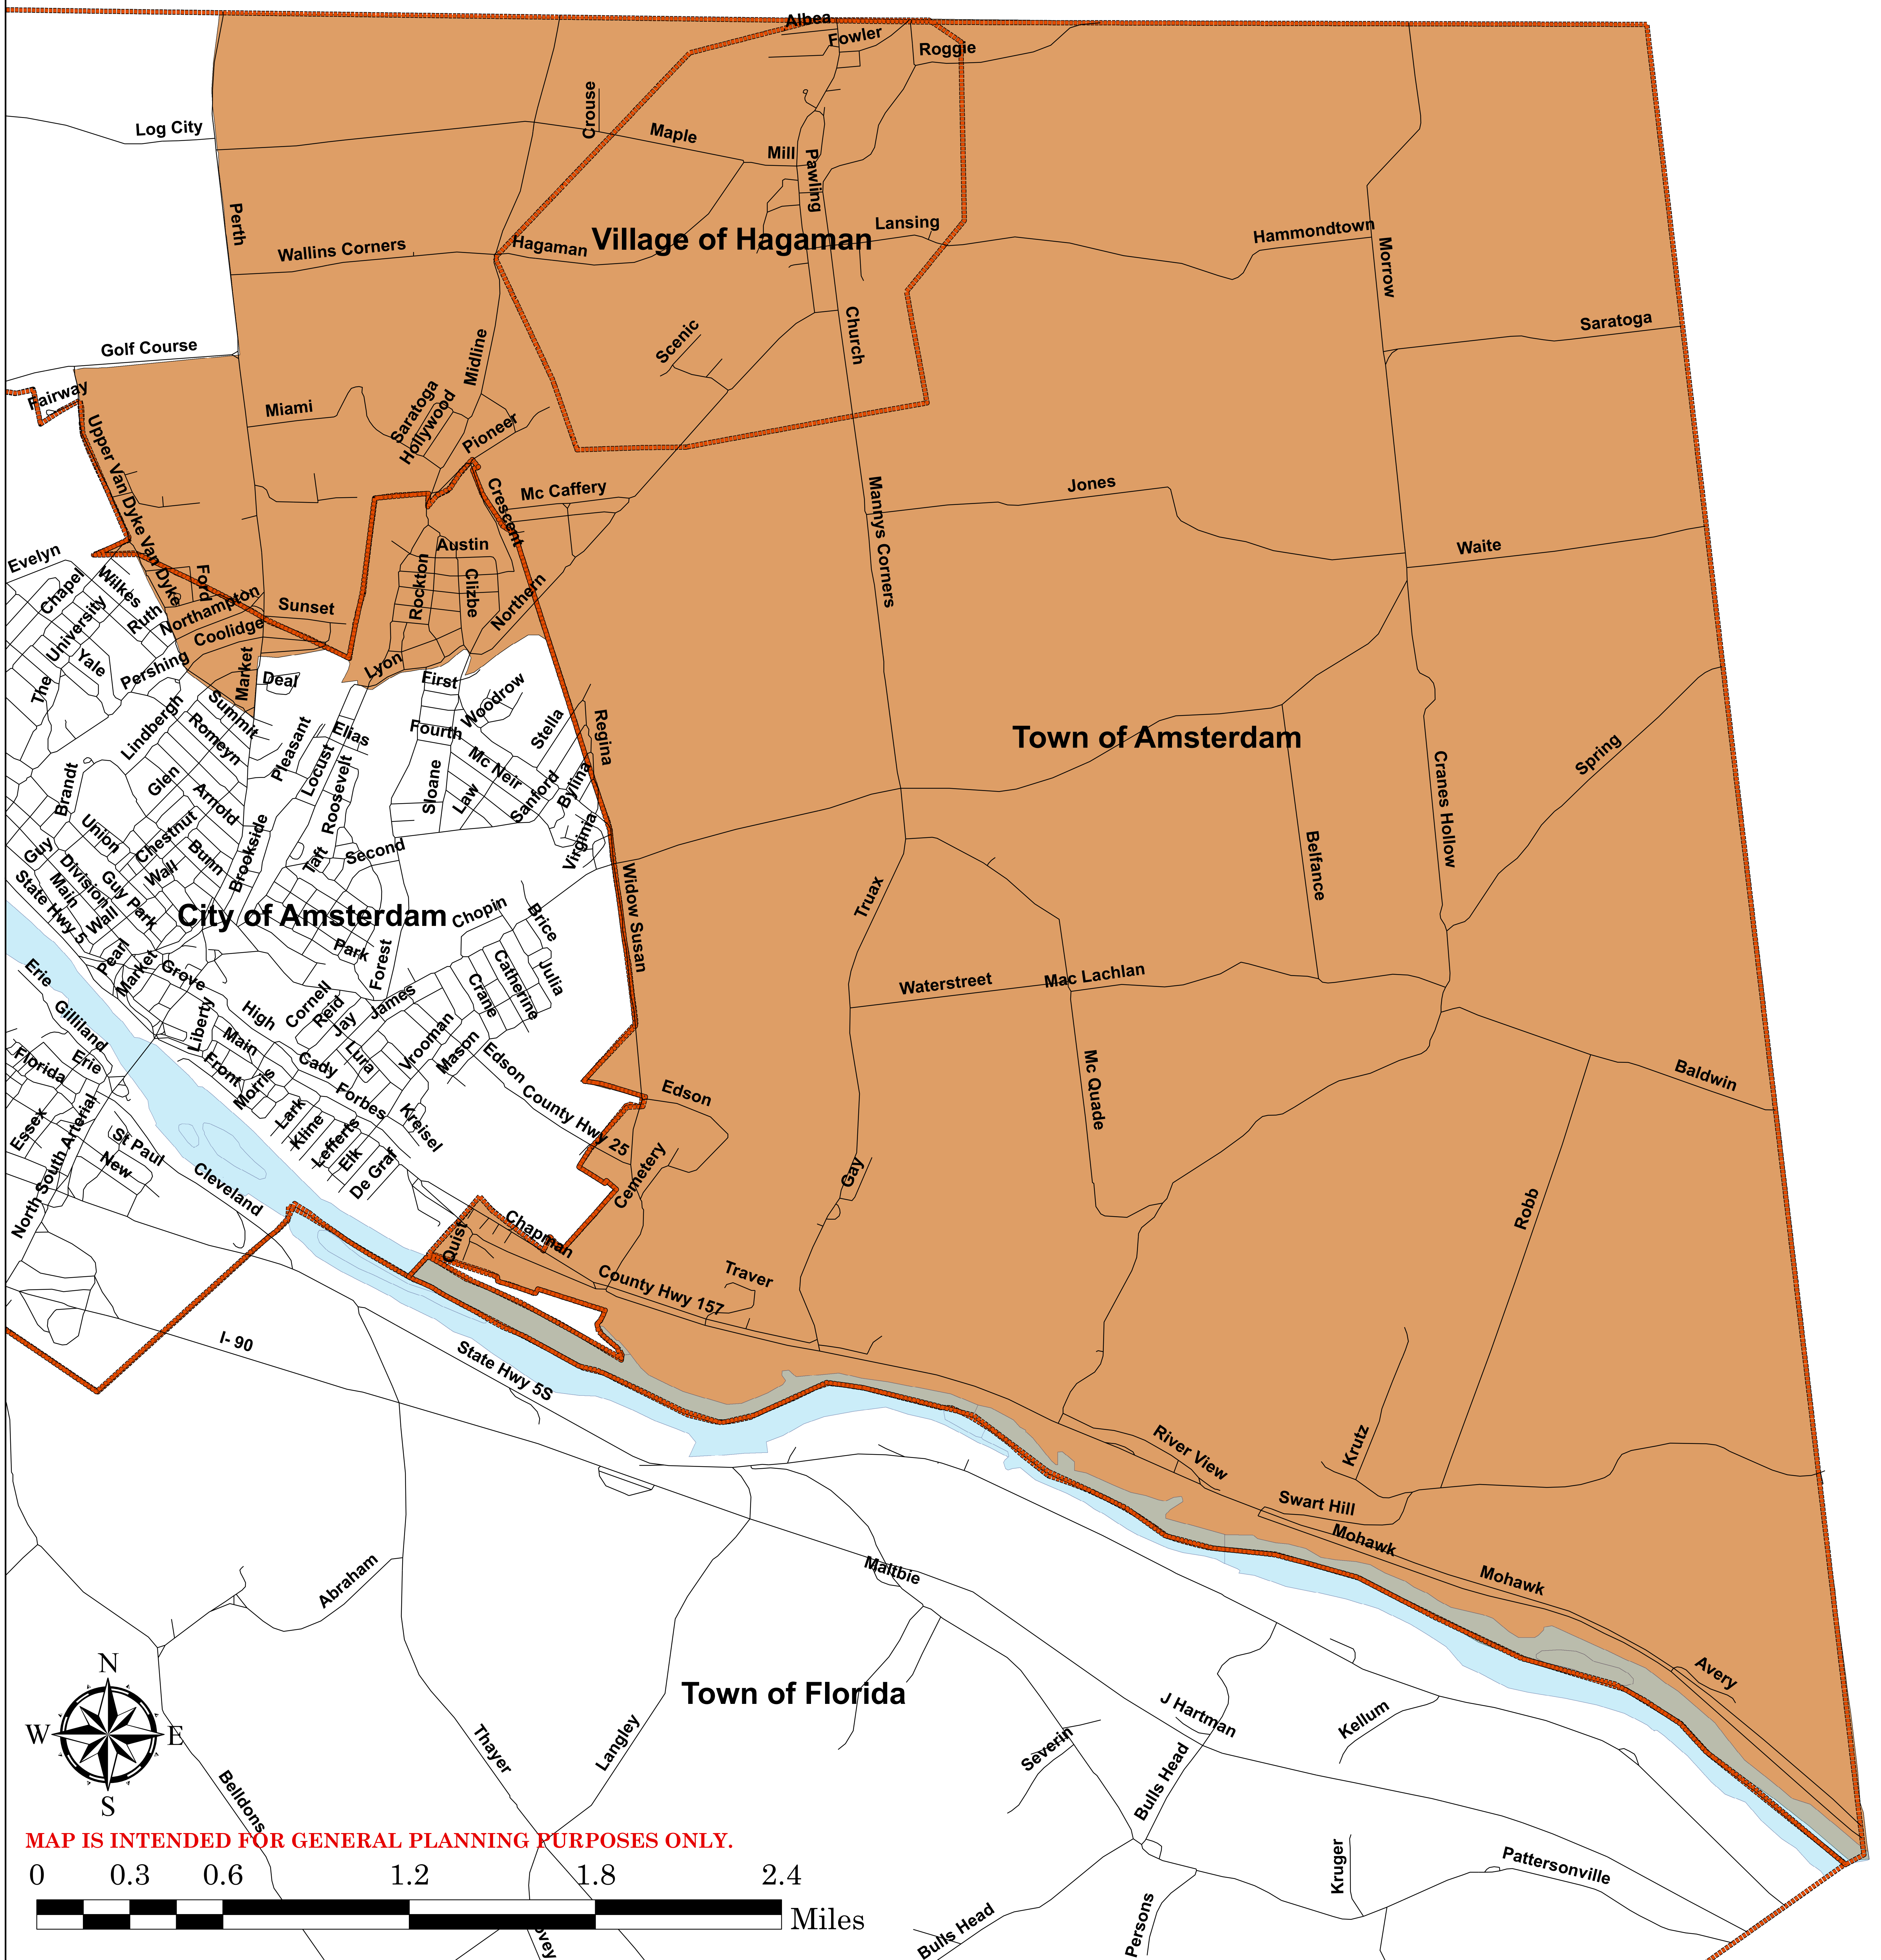

MONTGOMERY COUNTY, NEW YORK

Legend

 Legislative District 9

MAP IS INTENDED FOR GENERAL PLANNING PURPOSES ONLY.

0 0.3 0.6 1.2 1.8 2.4 Miles

Legislative District 9 Map

Source:
Montgomery
County
GIS

Montgomery County Department of
Economic Development & Planning
Old County Courthouse
9 Park St., P.O. Box 1500
Fonda, NY 12068-1500