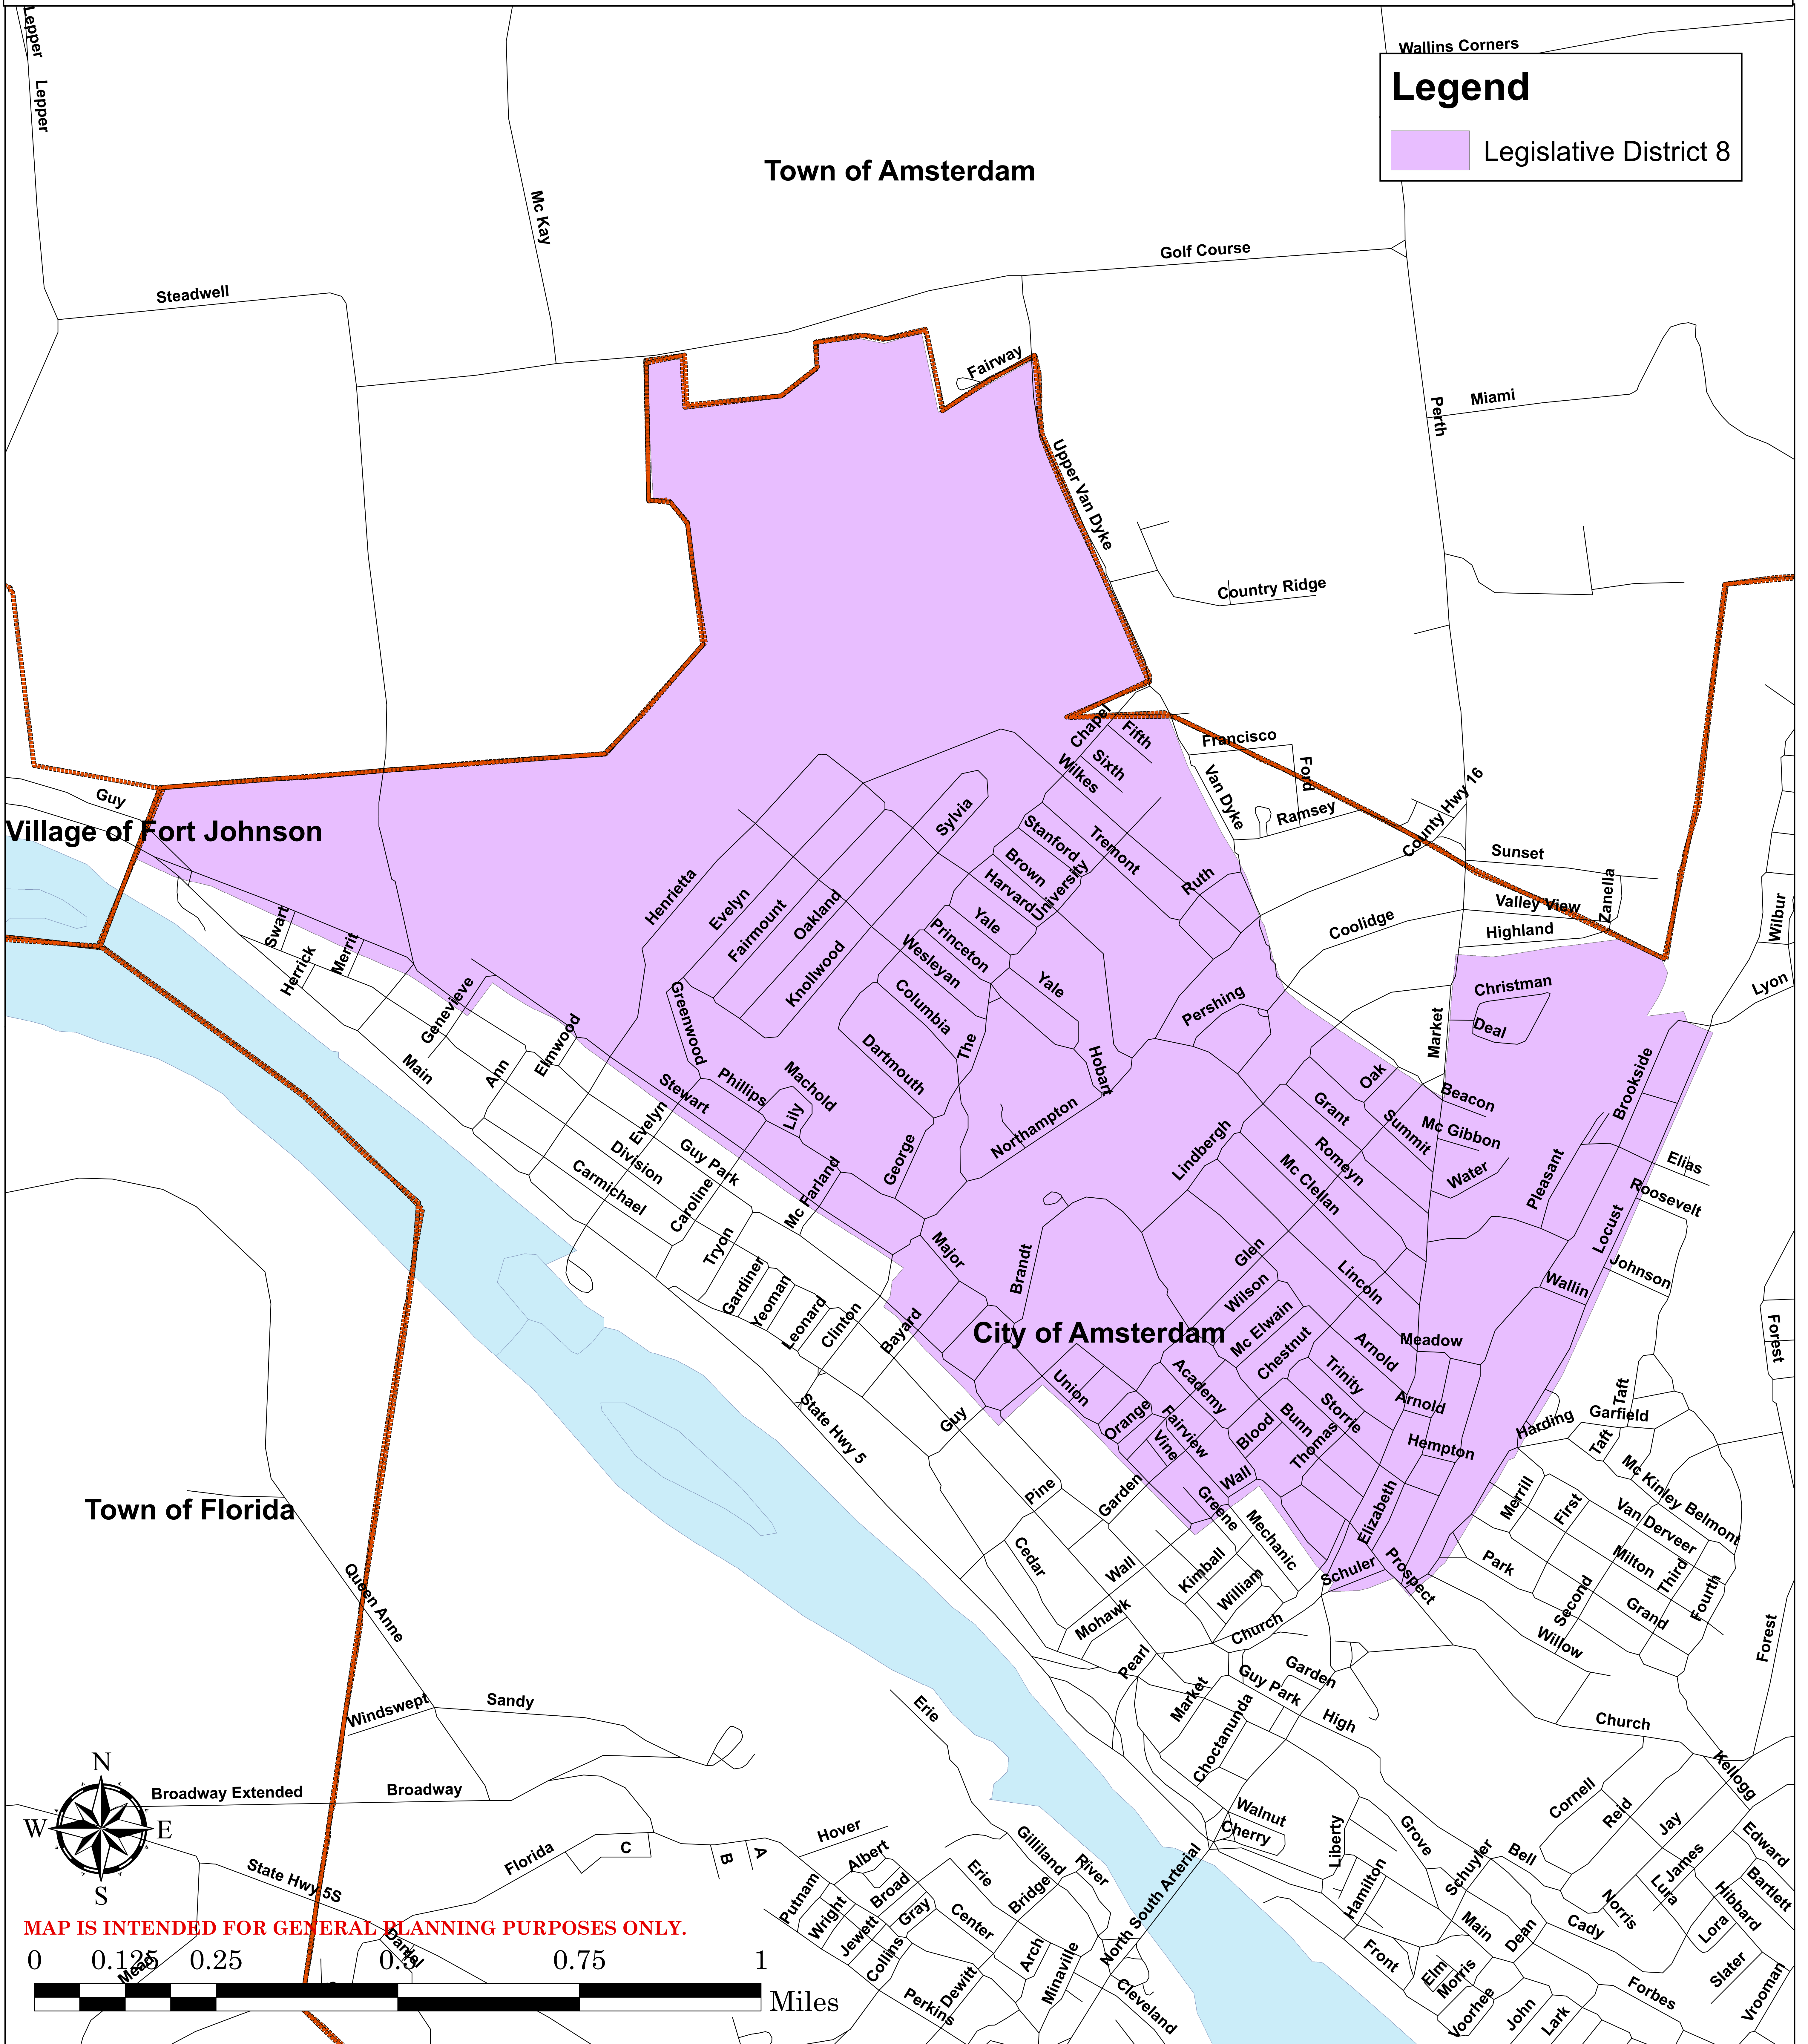

MONTGOMERY COUNTY, NEW YORK

Location Map

Legislative District 8 Map

Source:
Montgomery
County
GIS

Montgomery County Department of
Economic Development & Planning
Old County Courthouse
9 Park St., P.O. Box 1500
Fonda, NY 12068-1500