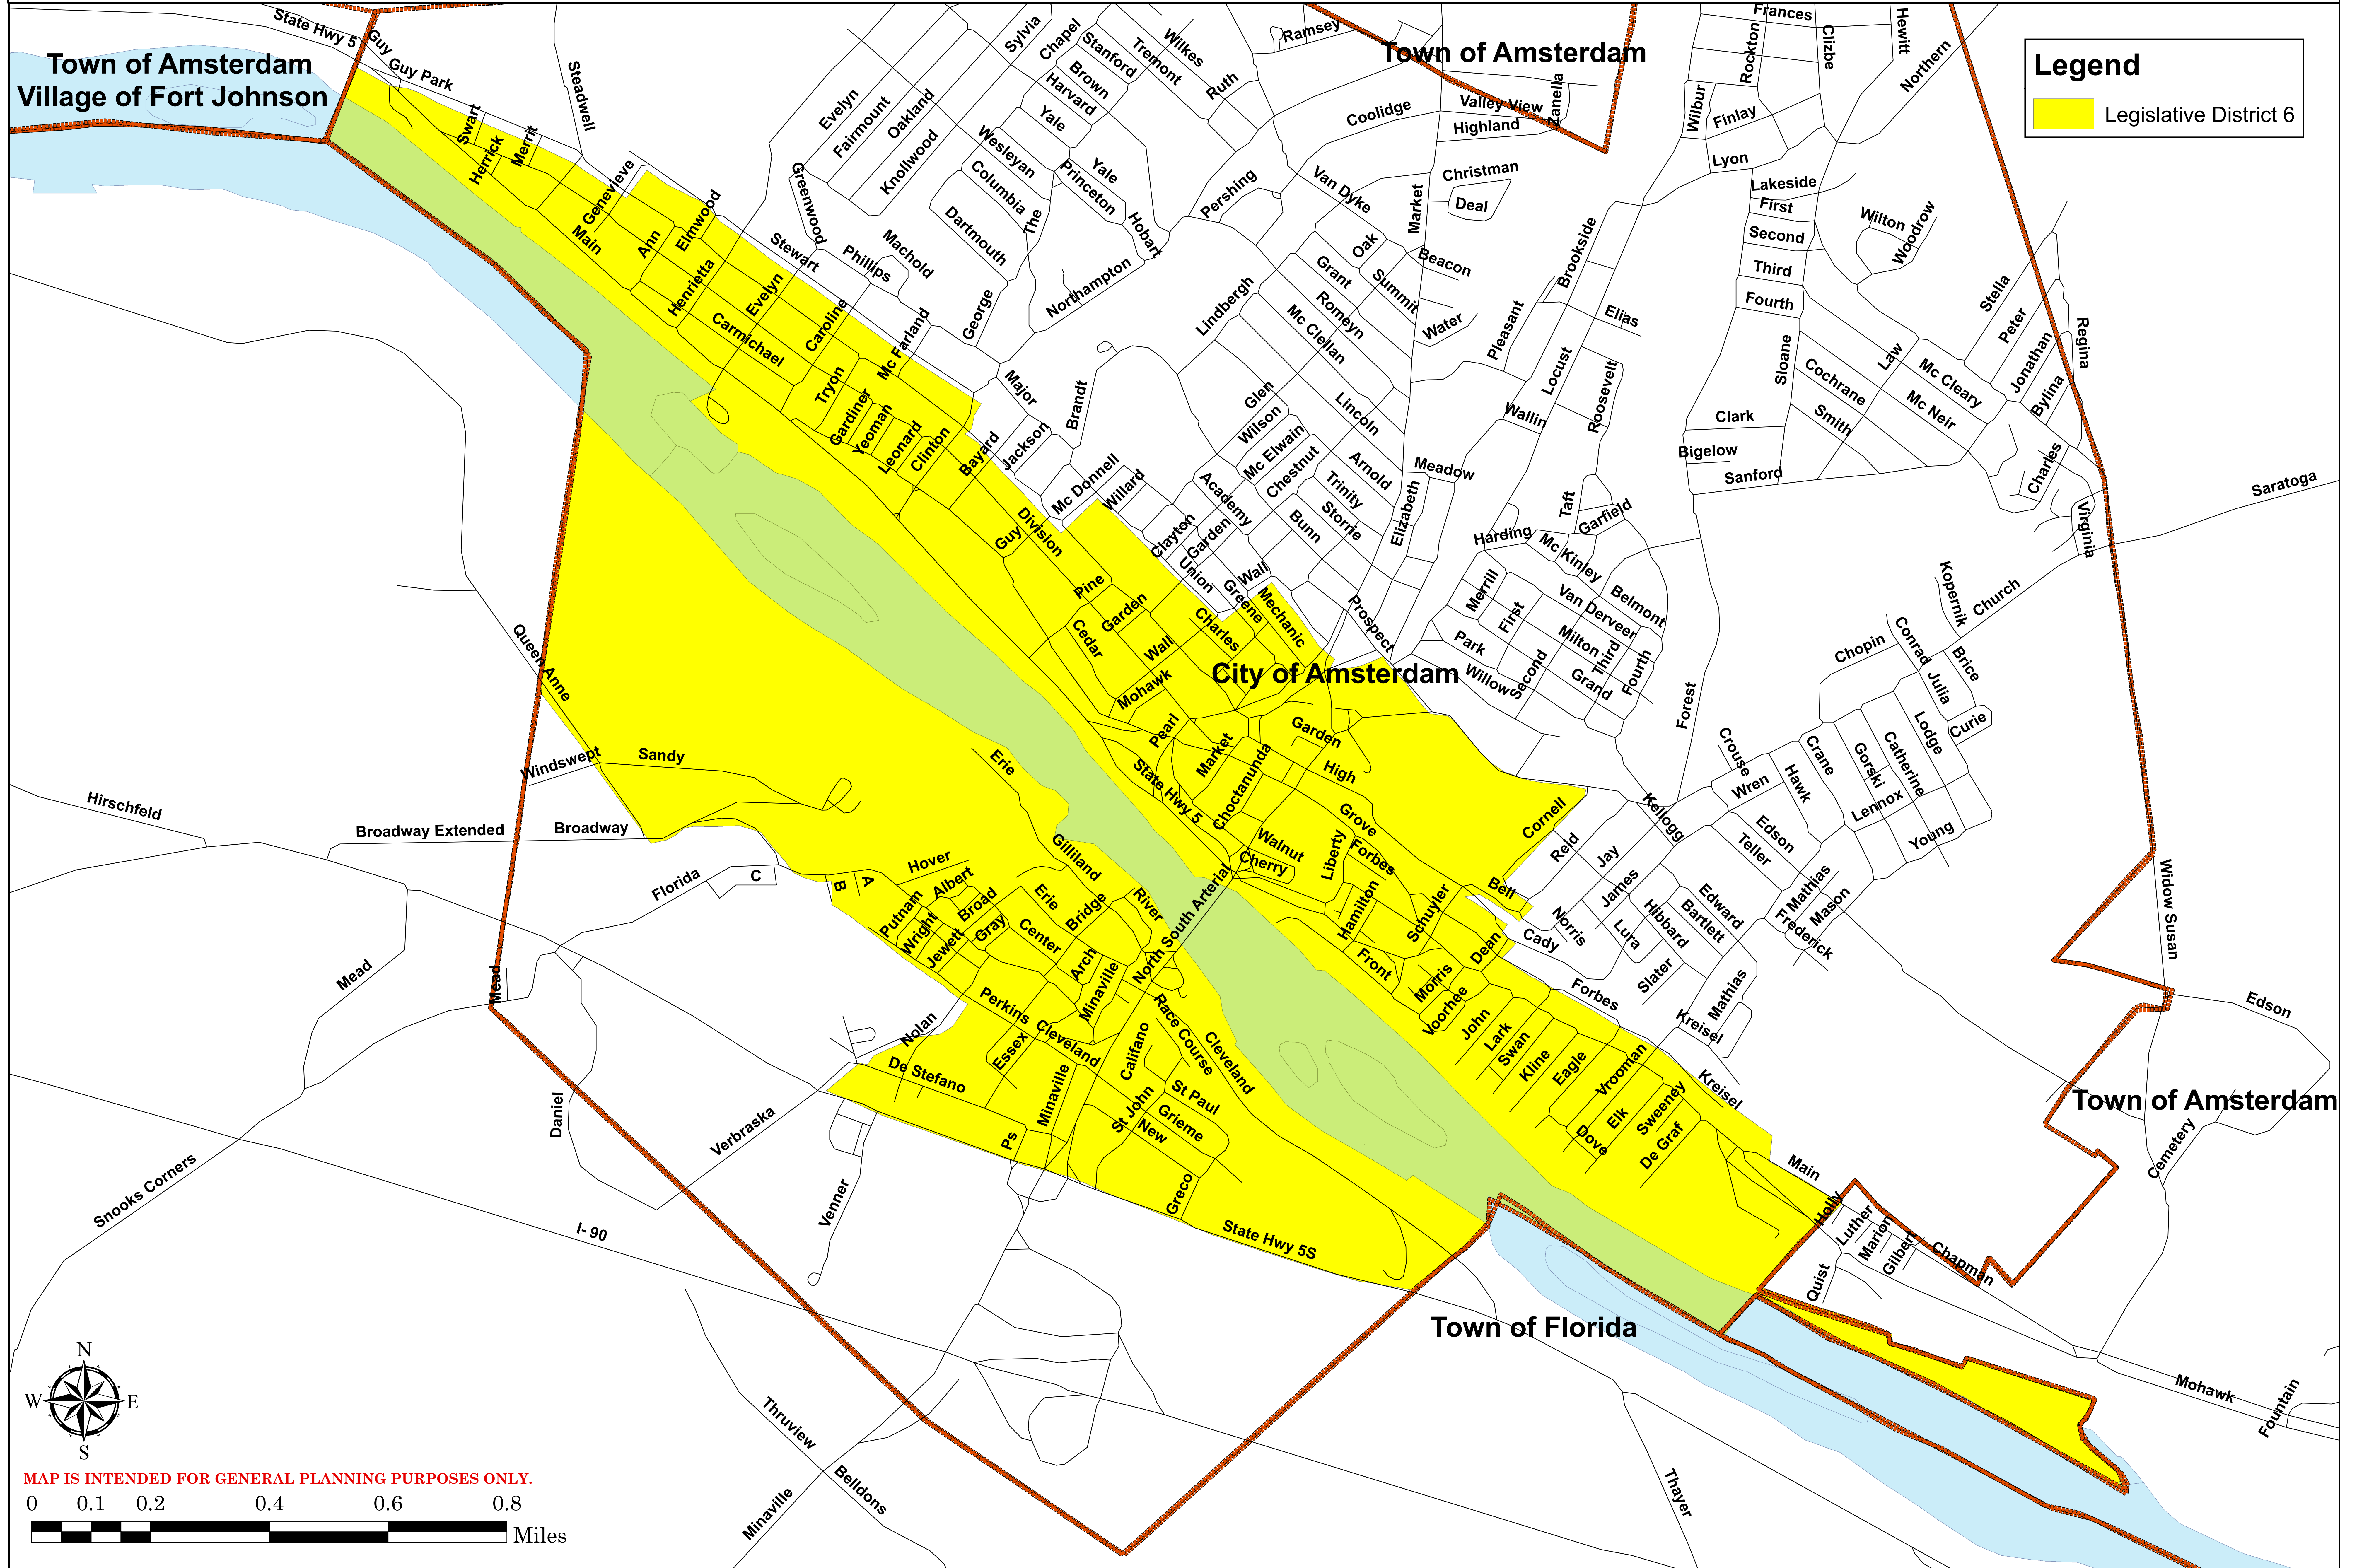

MONTGOMERY COUNTY, NEW YORK

MAP IS INTENDED FOR GENERAL PLANNING PURPOSES ONLY.

0 0.1 0.2 0.4 0.6 0.8 Miles

Legislative District 6 Map

Source:
Montgomery
County
GIS

Montgomery County Department of
Economic Development & Planning
Old County Courthouse
9 Park St., P.O. Box 1500
Fonda, NY 12068-1500