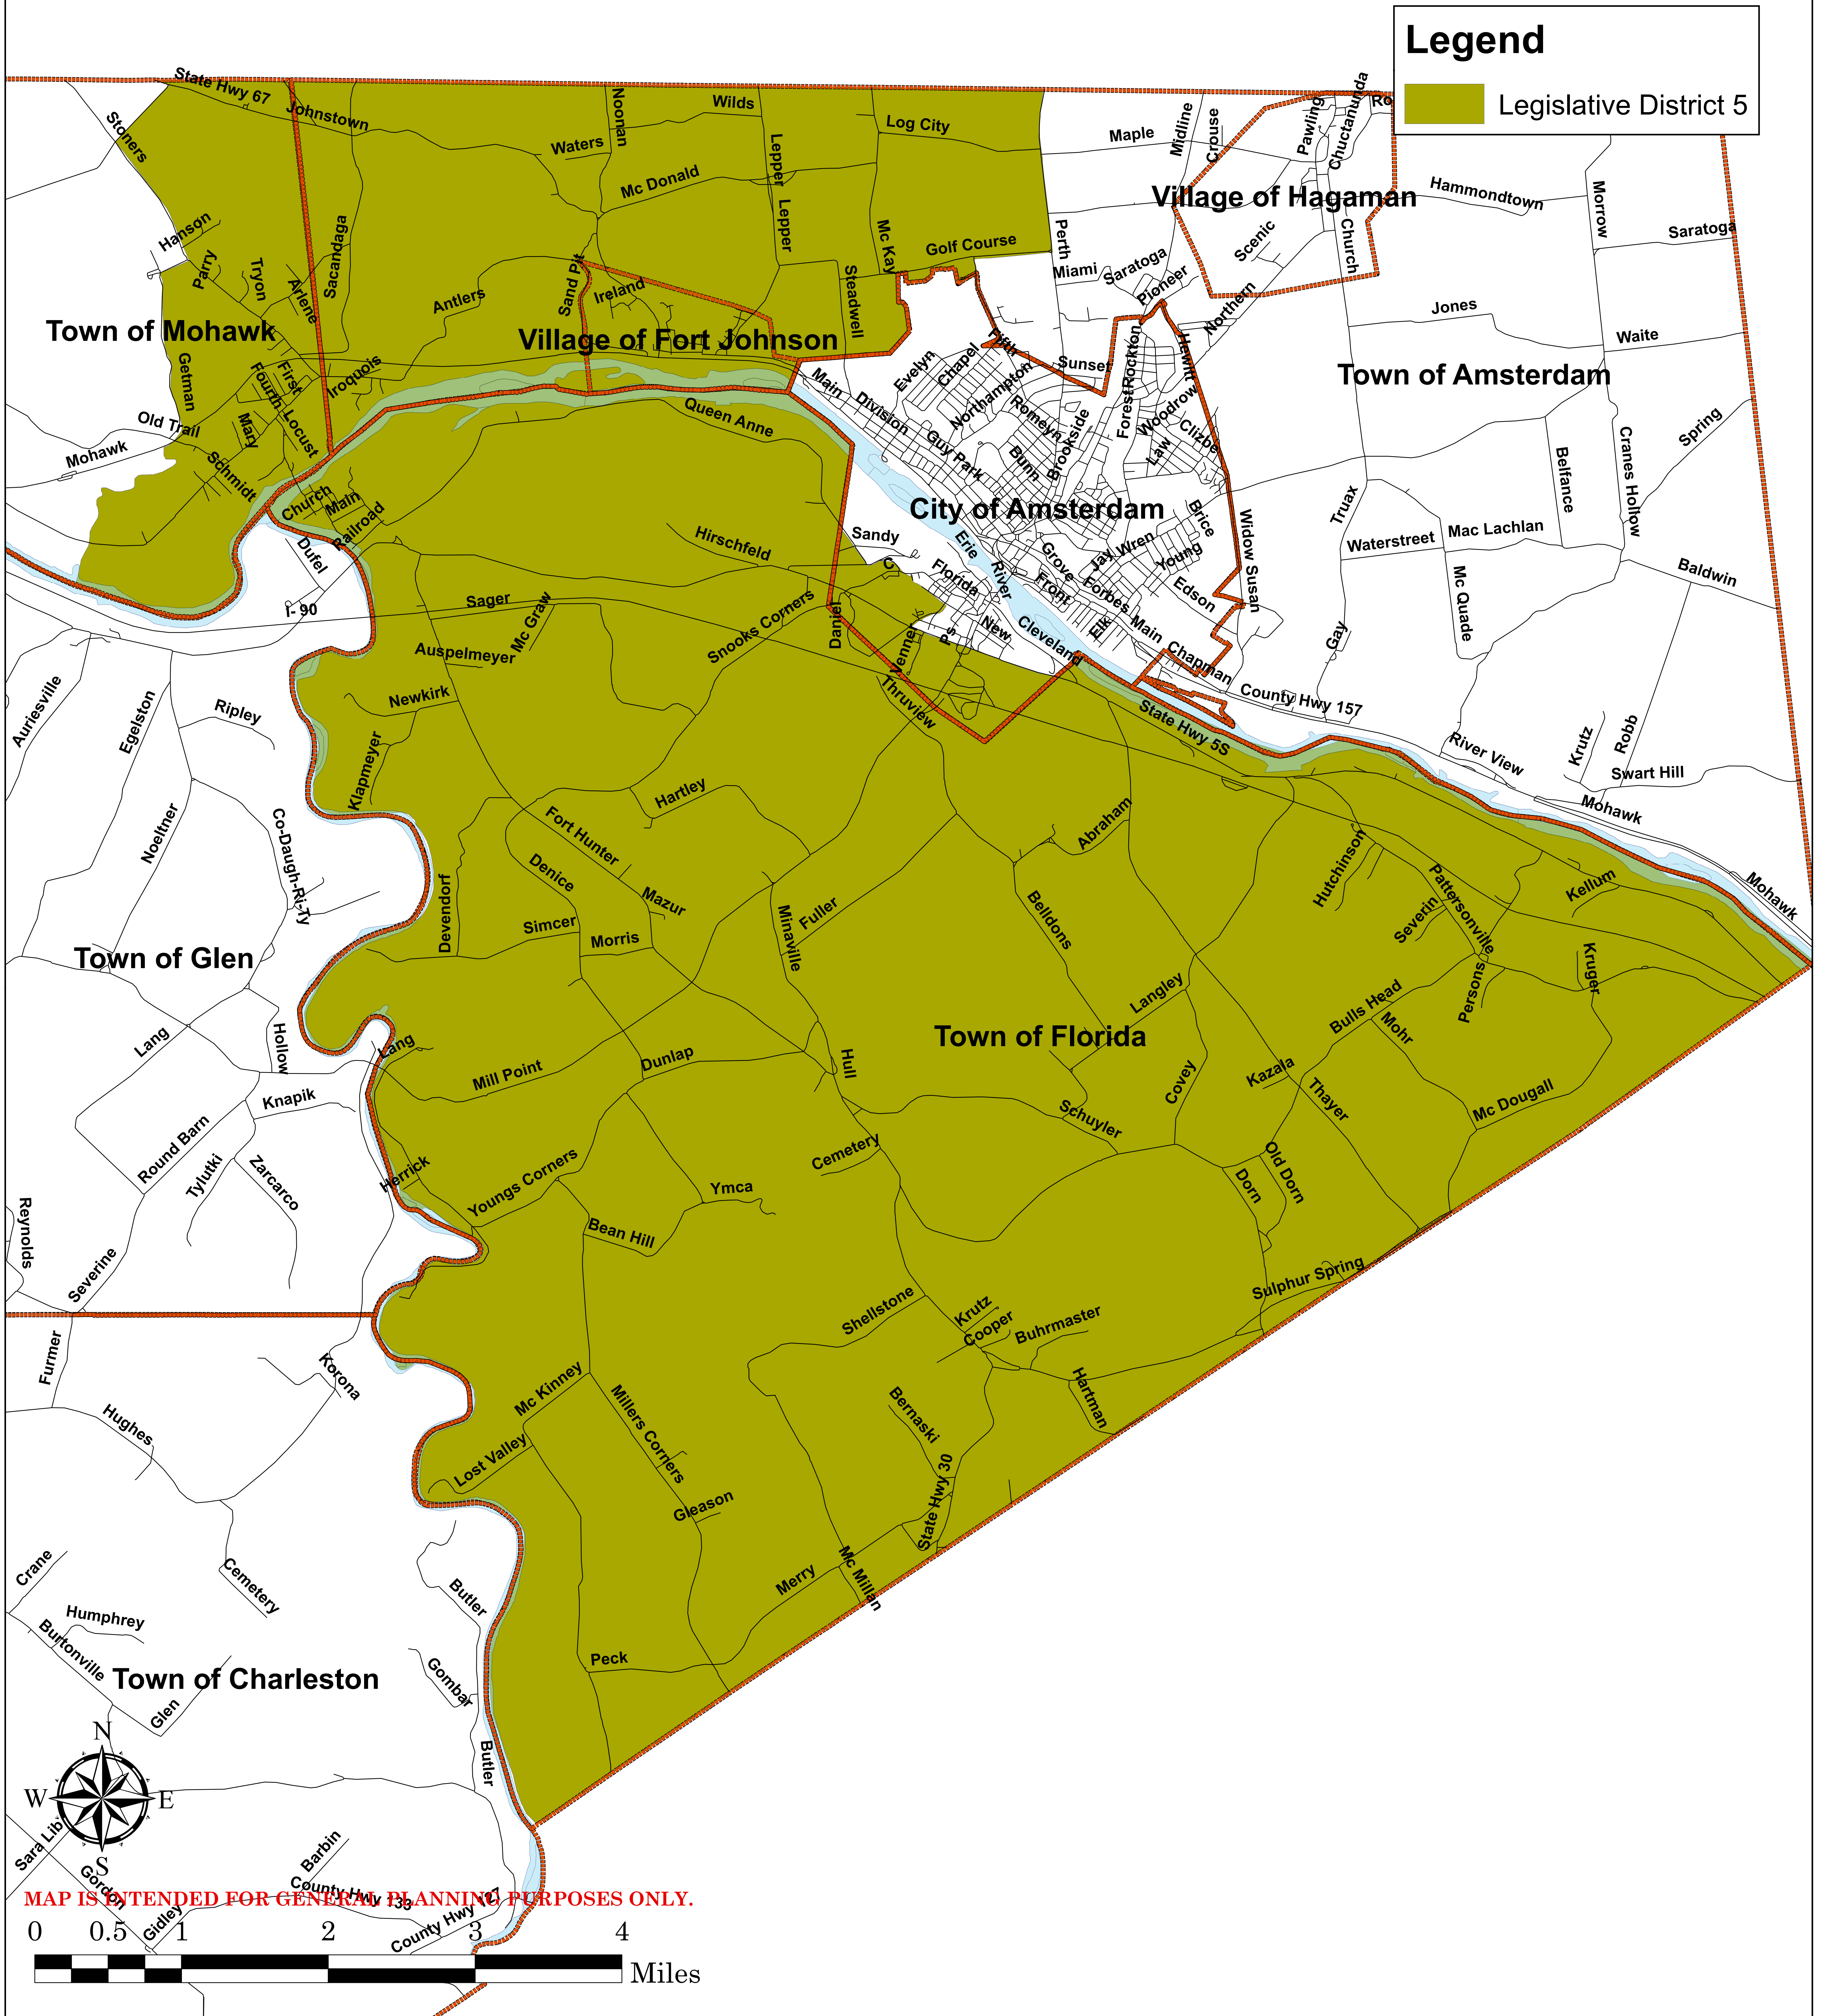

MONTGOMERY COUNTY, NEW YORK

MAP IS INTENDED FOR GENERAL PLANNING PURPOSES ONLY.

Legislative District 5 Map

Source:
Montgomery
County
GIS

Montgomery County Department of
Economic Development & Planning
Old County Courthouse
9 Park St., P.O. Box 1500
Fonda, NY 12068-1500