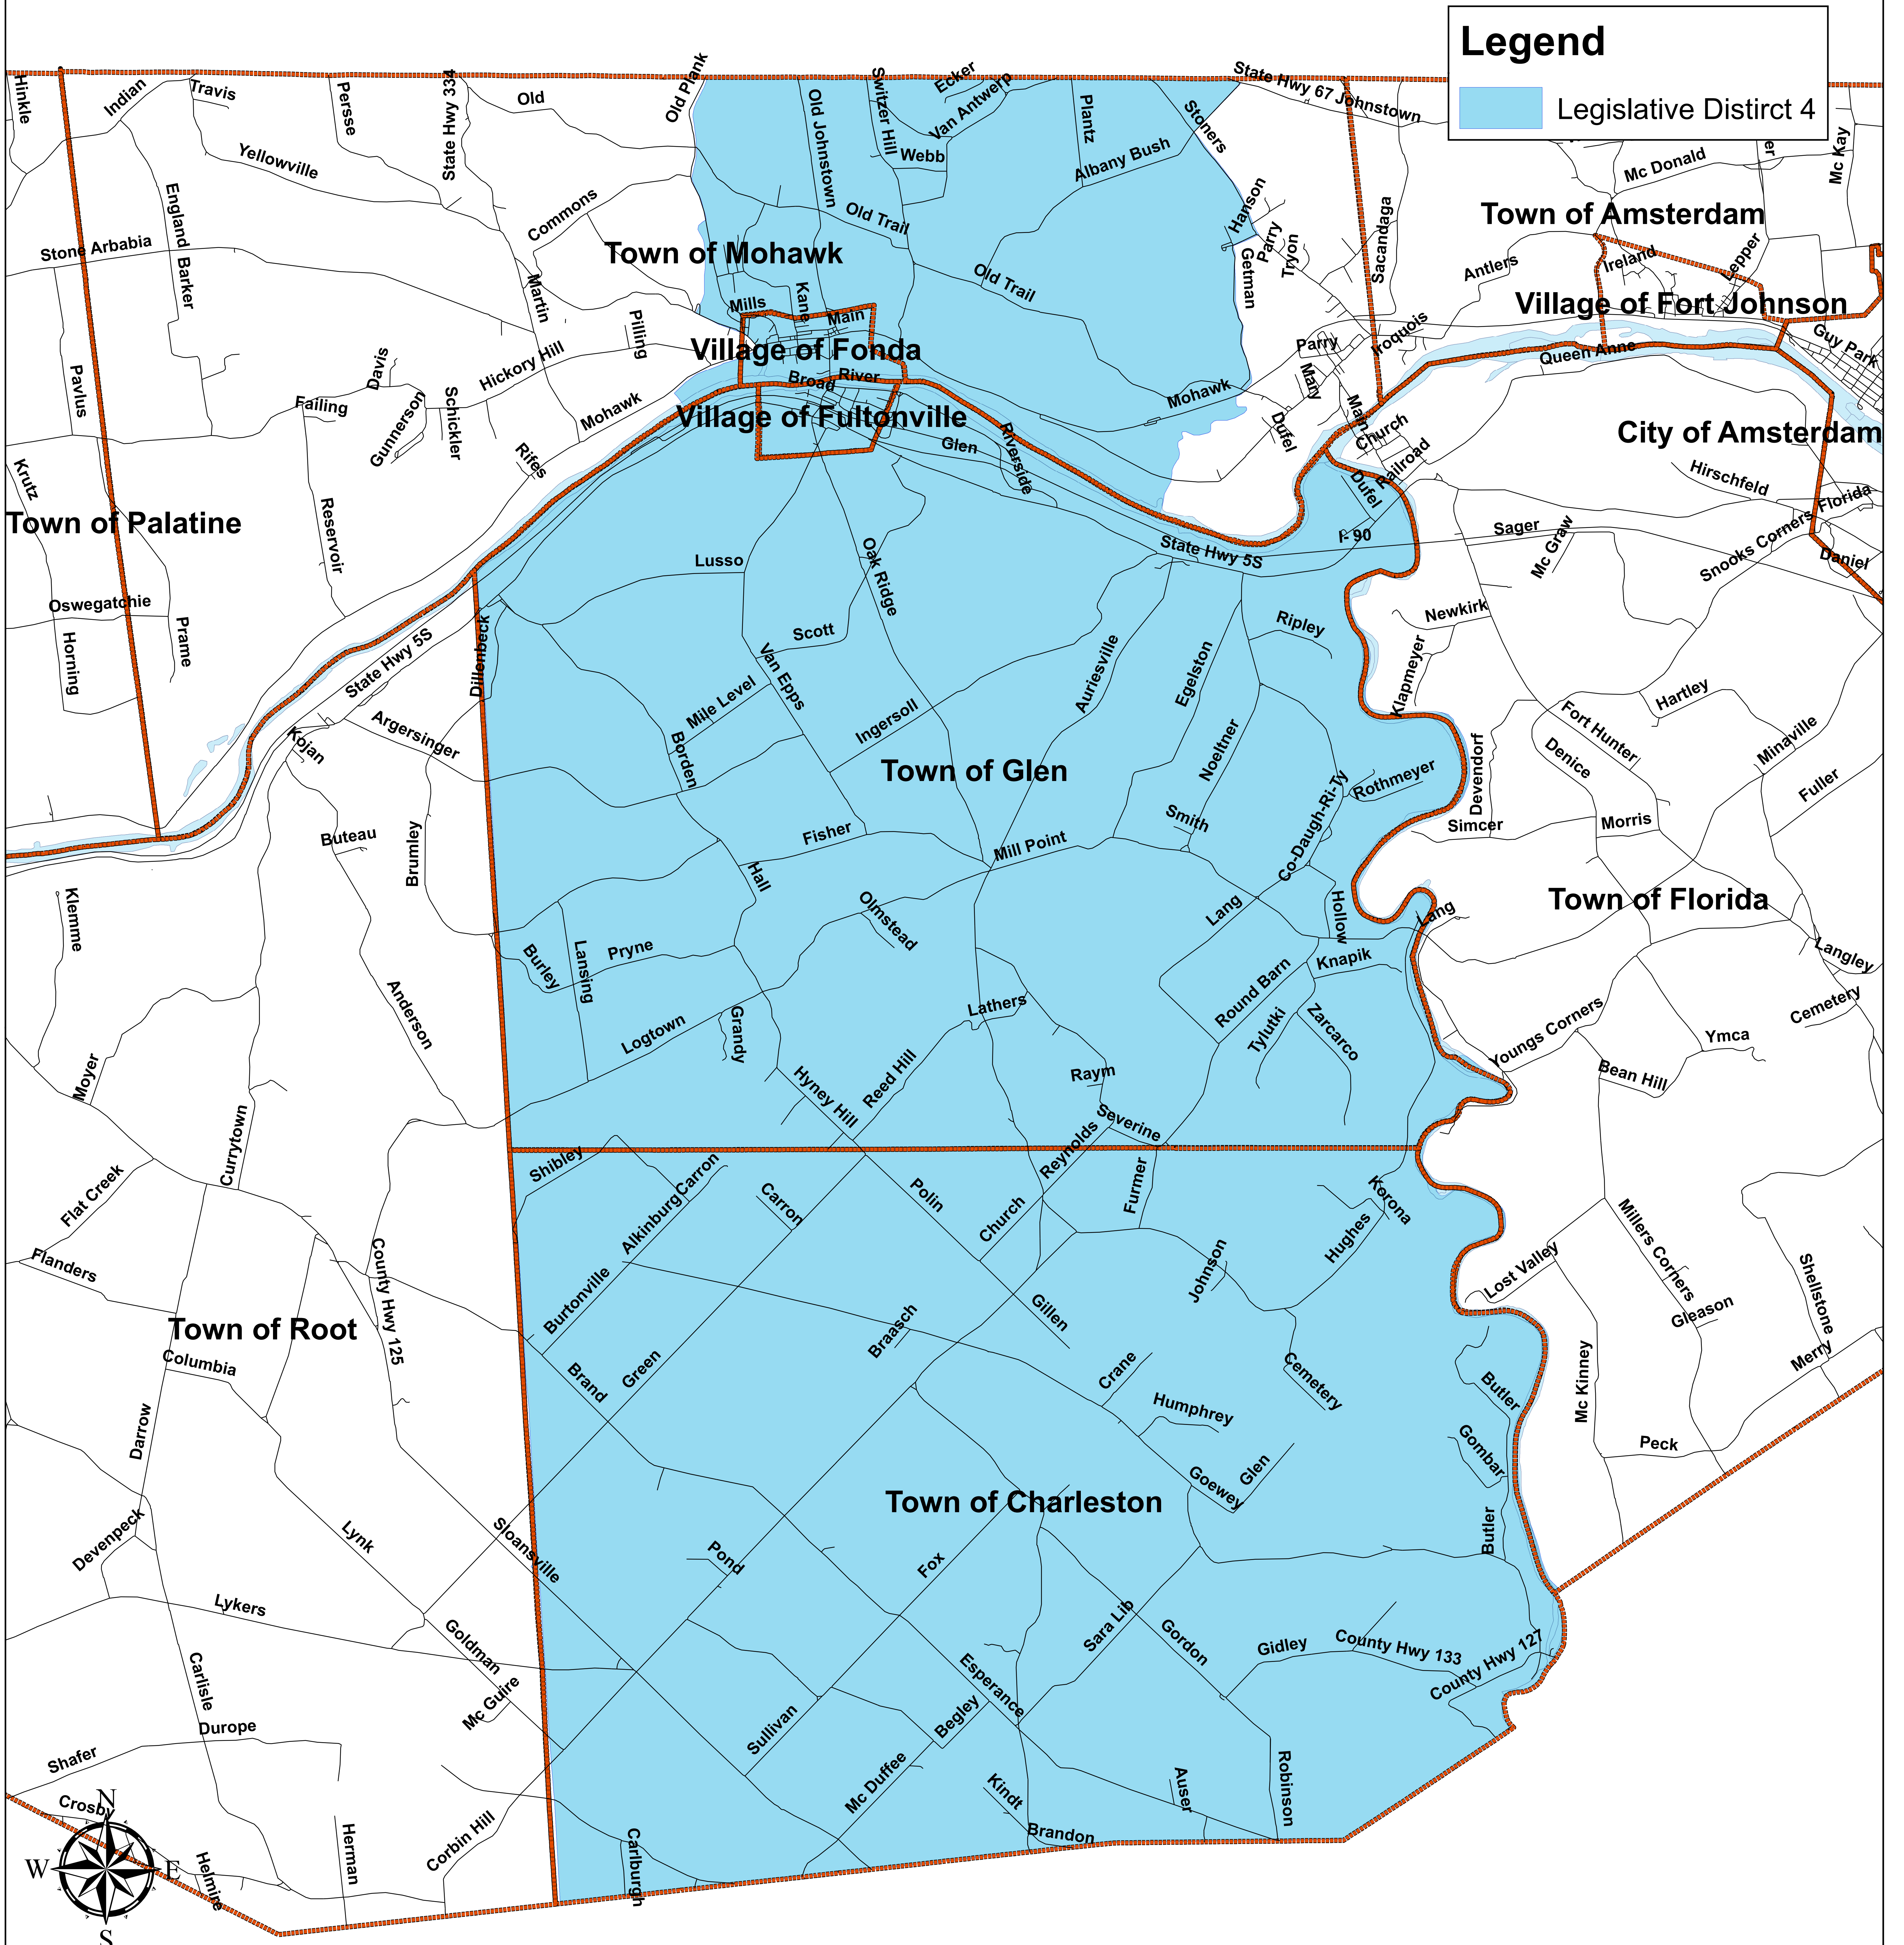

# MONTGOMERY COUNTY, NEW YORK

MAP IS INTENDED FOR GENERAL PLANNING PURPOSES ONLY.

## Legislative District 4 Map

Source:  
Montgomery  
County  
GIS

Montgomery County Department of  
Economic Development & Planning  
Old County Courthouse  
9 Park St., P.O. Box 1500  
Fonda, NY 12068-1500