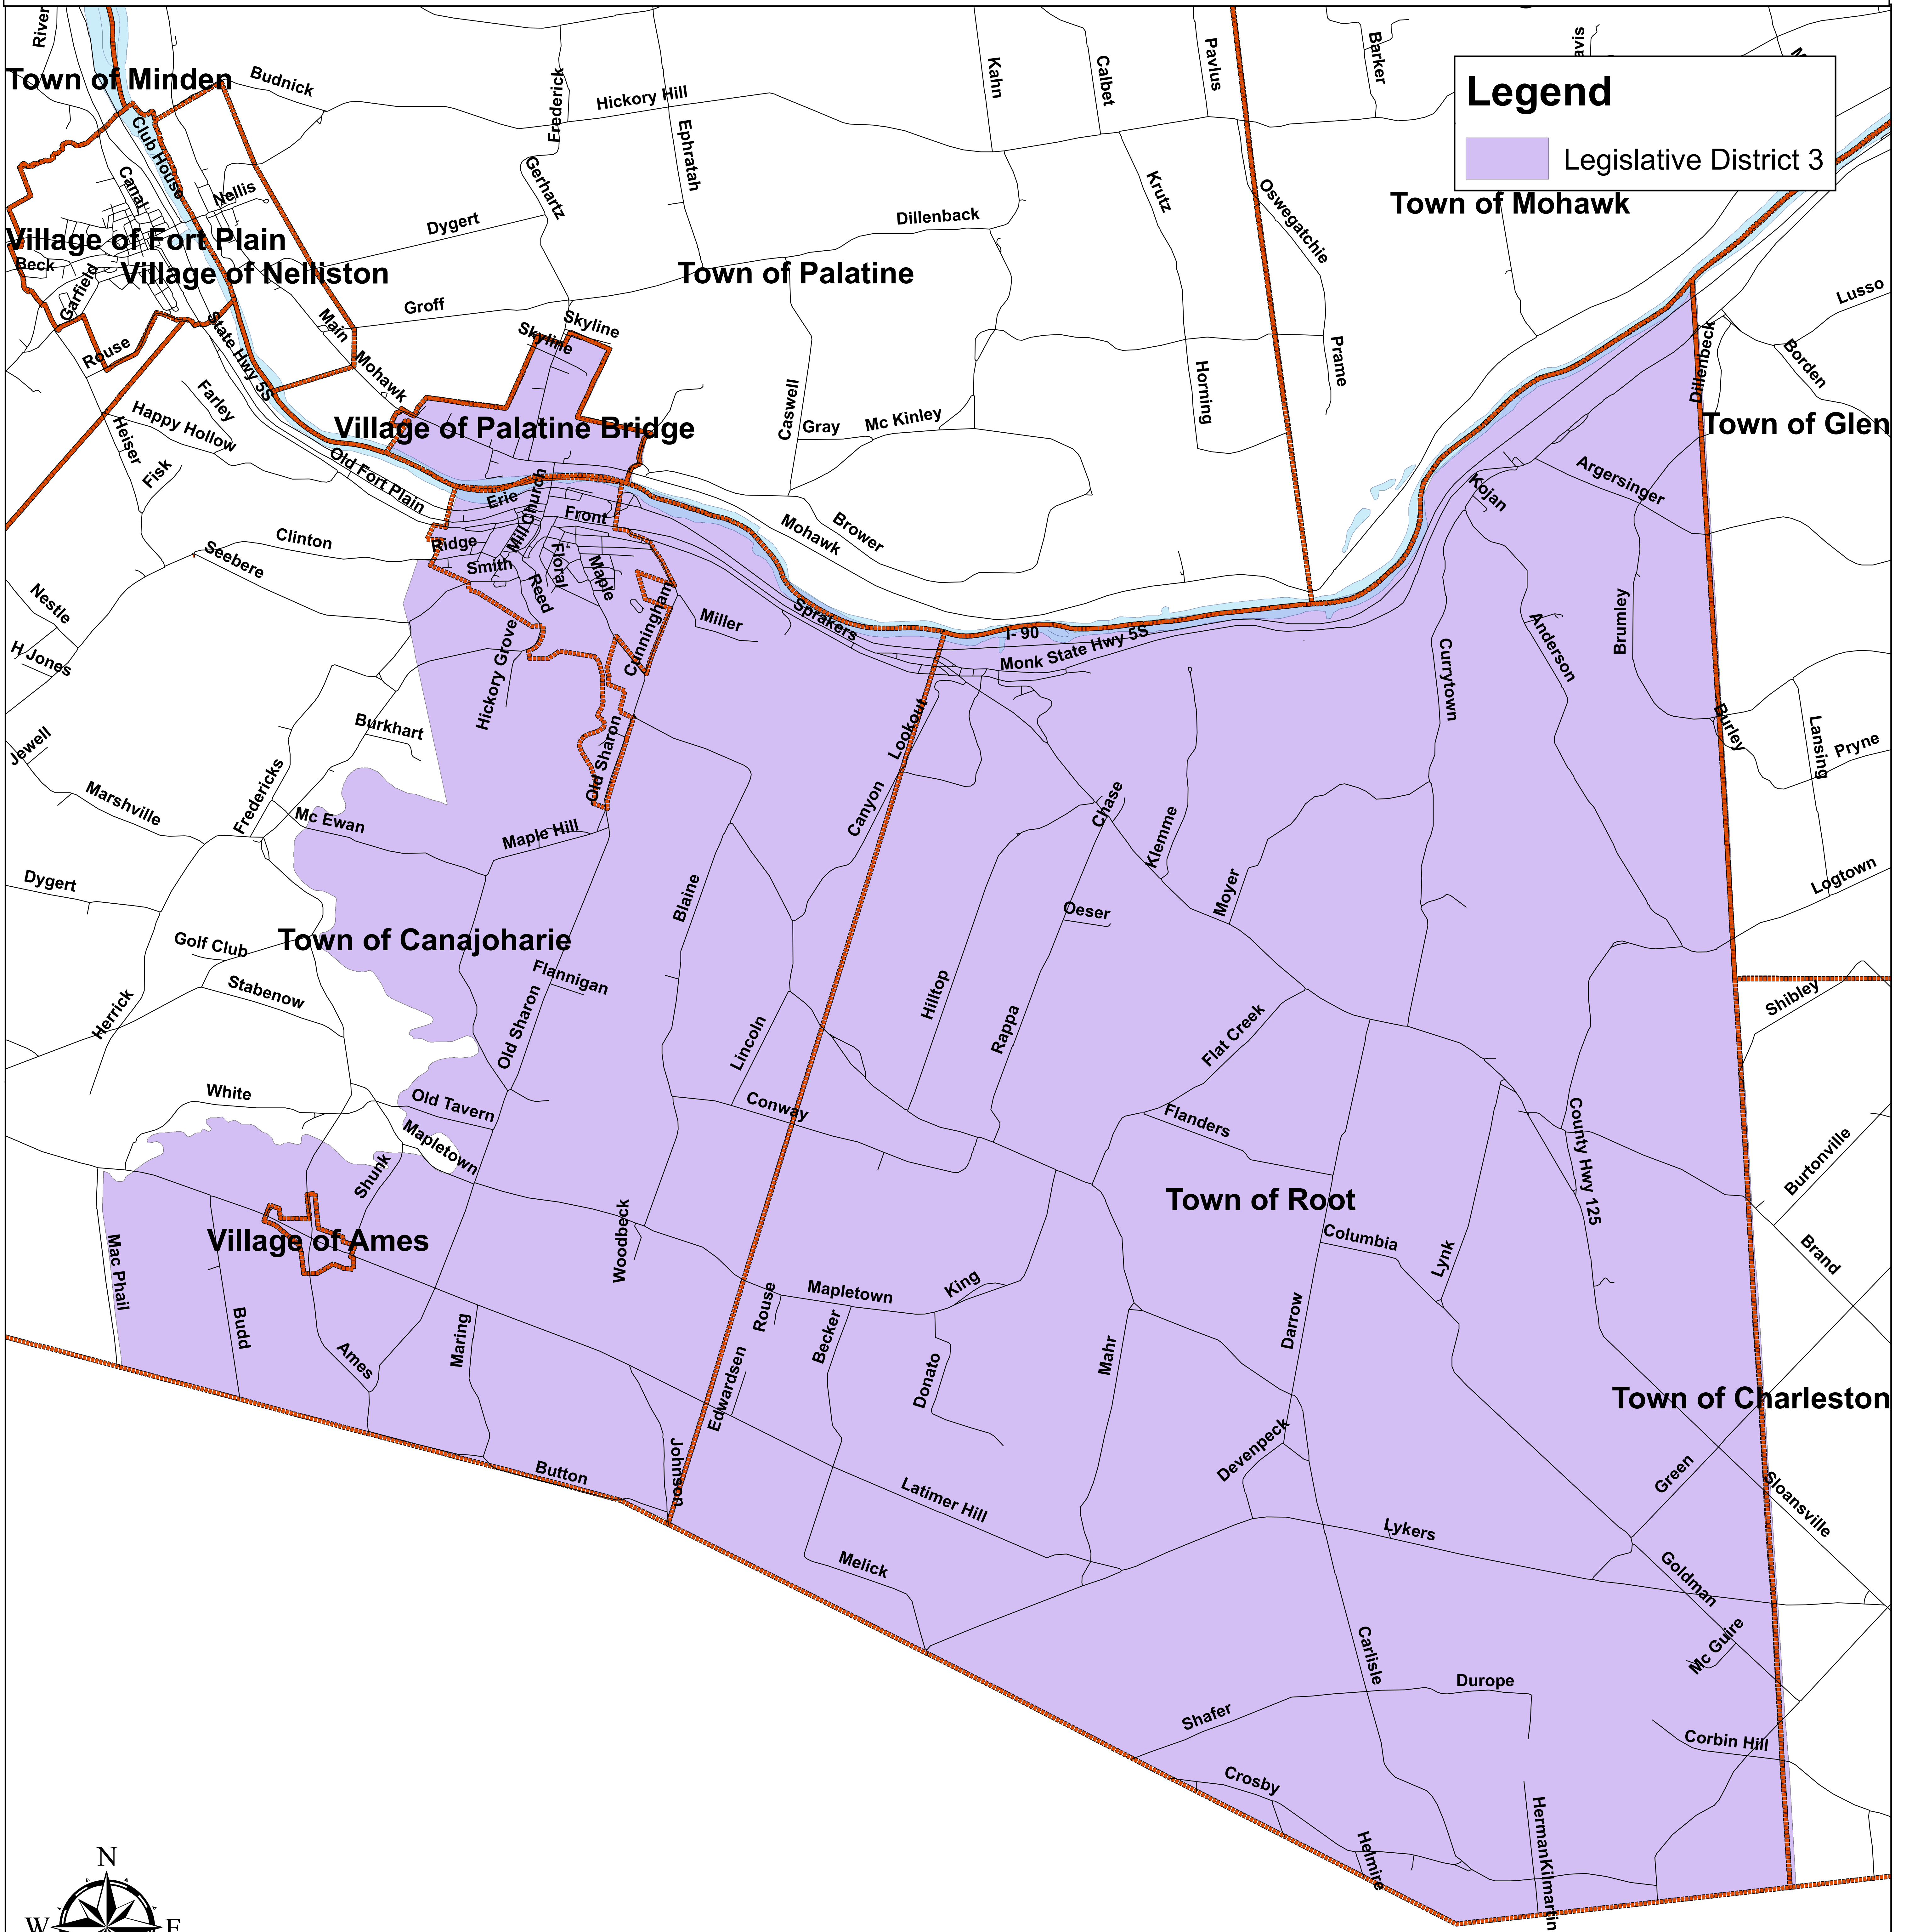

# MONTGOMERY COUNTY, NEW YORK

MAP IS INTENDED FOR GENERAL PLANNING PURPOSES ONLY.

Location Map

## Legislative District 3 Map

Source:  
Montgomery  
County  
GIS

Montgomery County Department of  
Economic Development & Planning  
Old County Courthouse  
9 Park St., P.O. Box 1500  
Fonda, NY 12068-1500