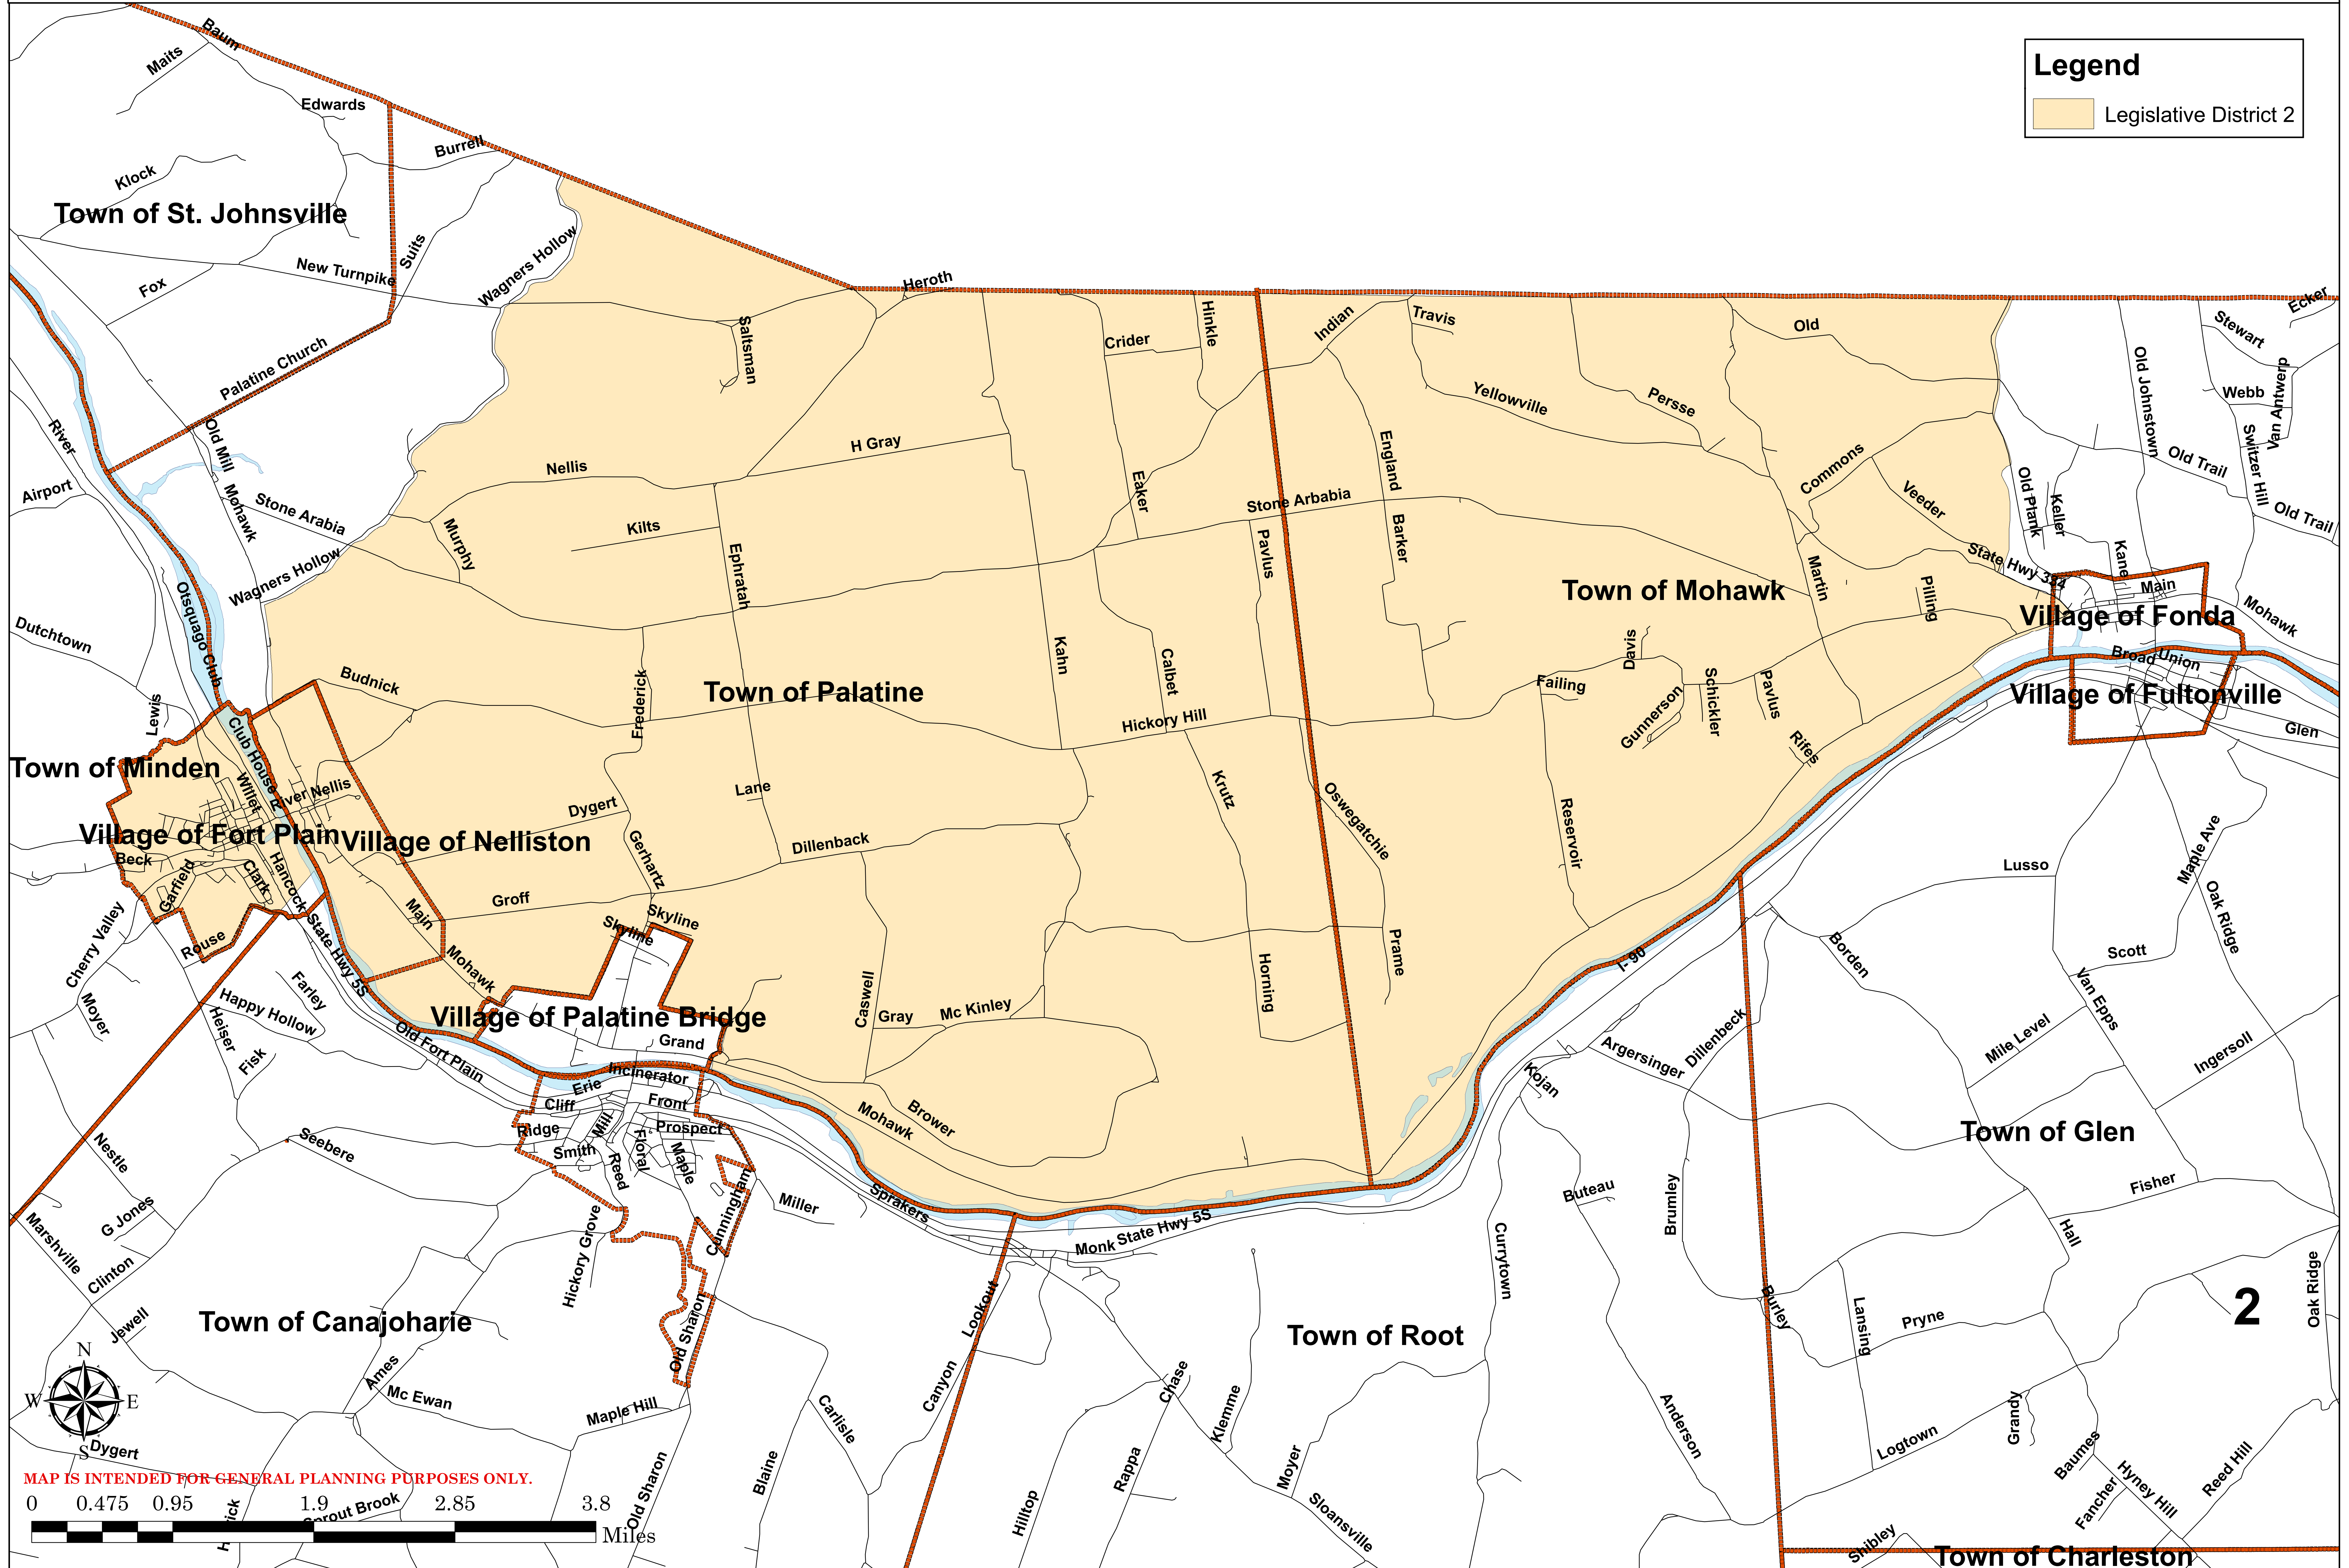

MONTGOMERY COUNTY, NEW YORK

MAP IS INTENDED FOR GENERAL PLANNING PURPOSES ONLY.

Legislative District 2 Map

Source:
Montgomery
County
GIS

Montgomery County Department of
Economic Development & Planning
Old County Courthouse
9 Park St., P.O. Box 1500
Fonda, NY 12068-1500