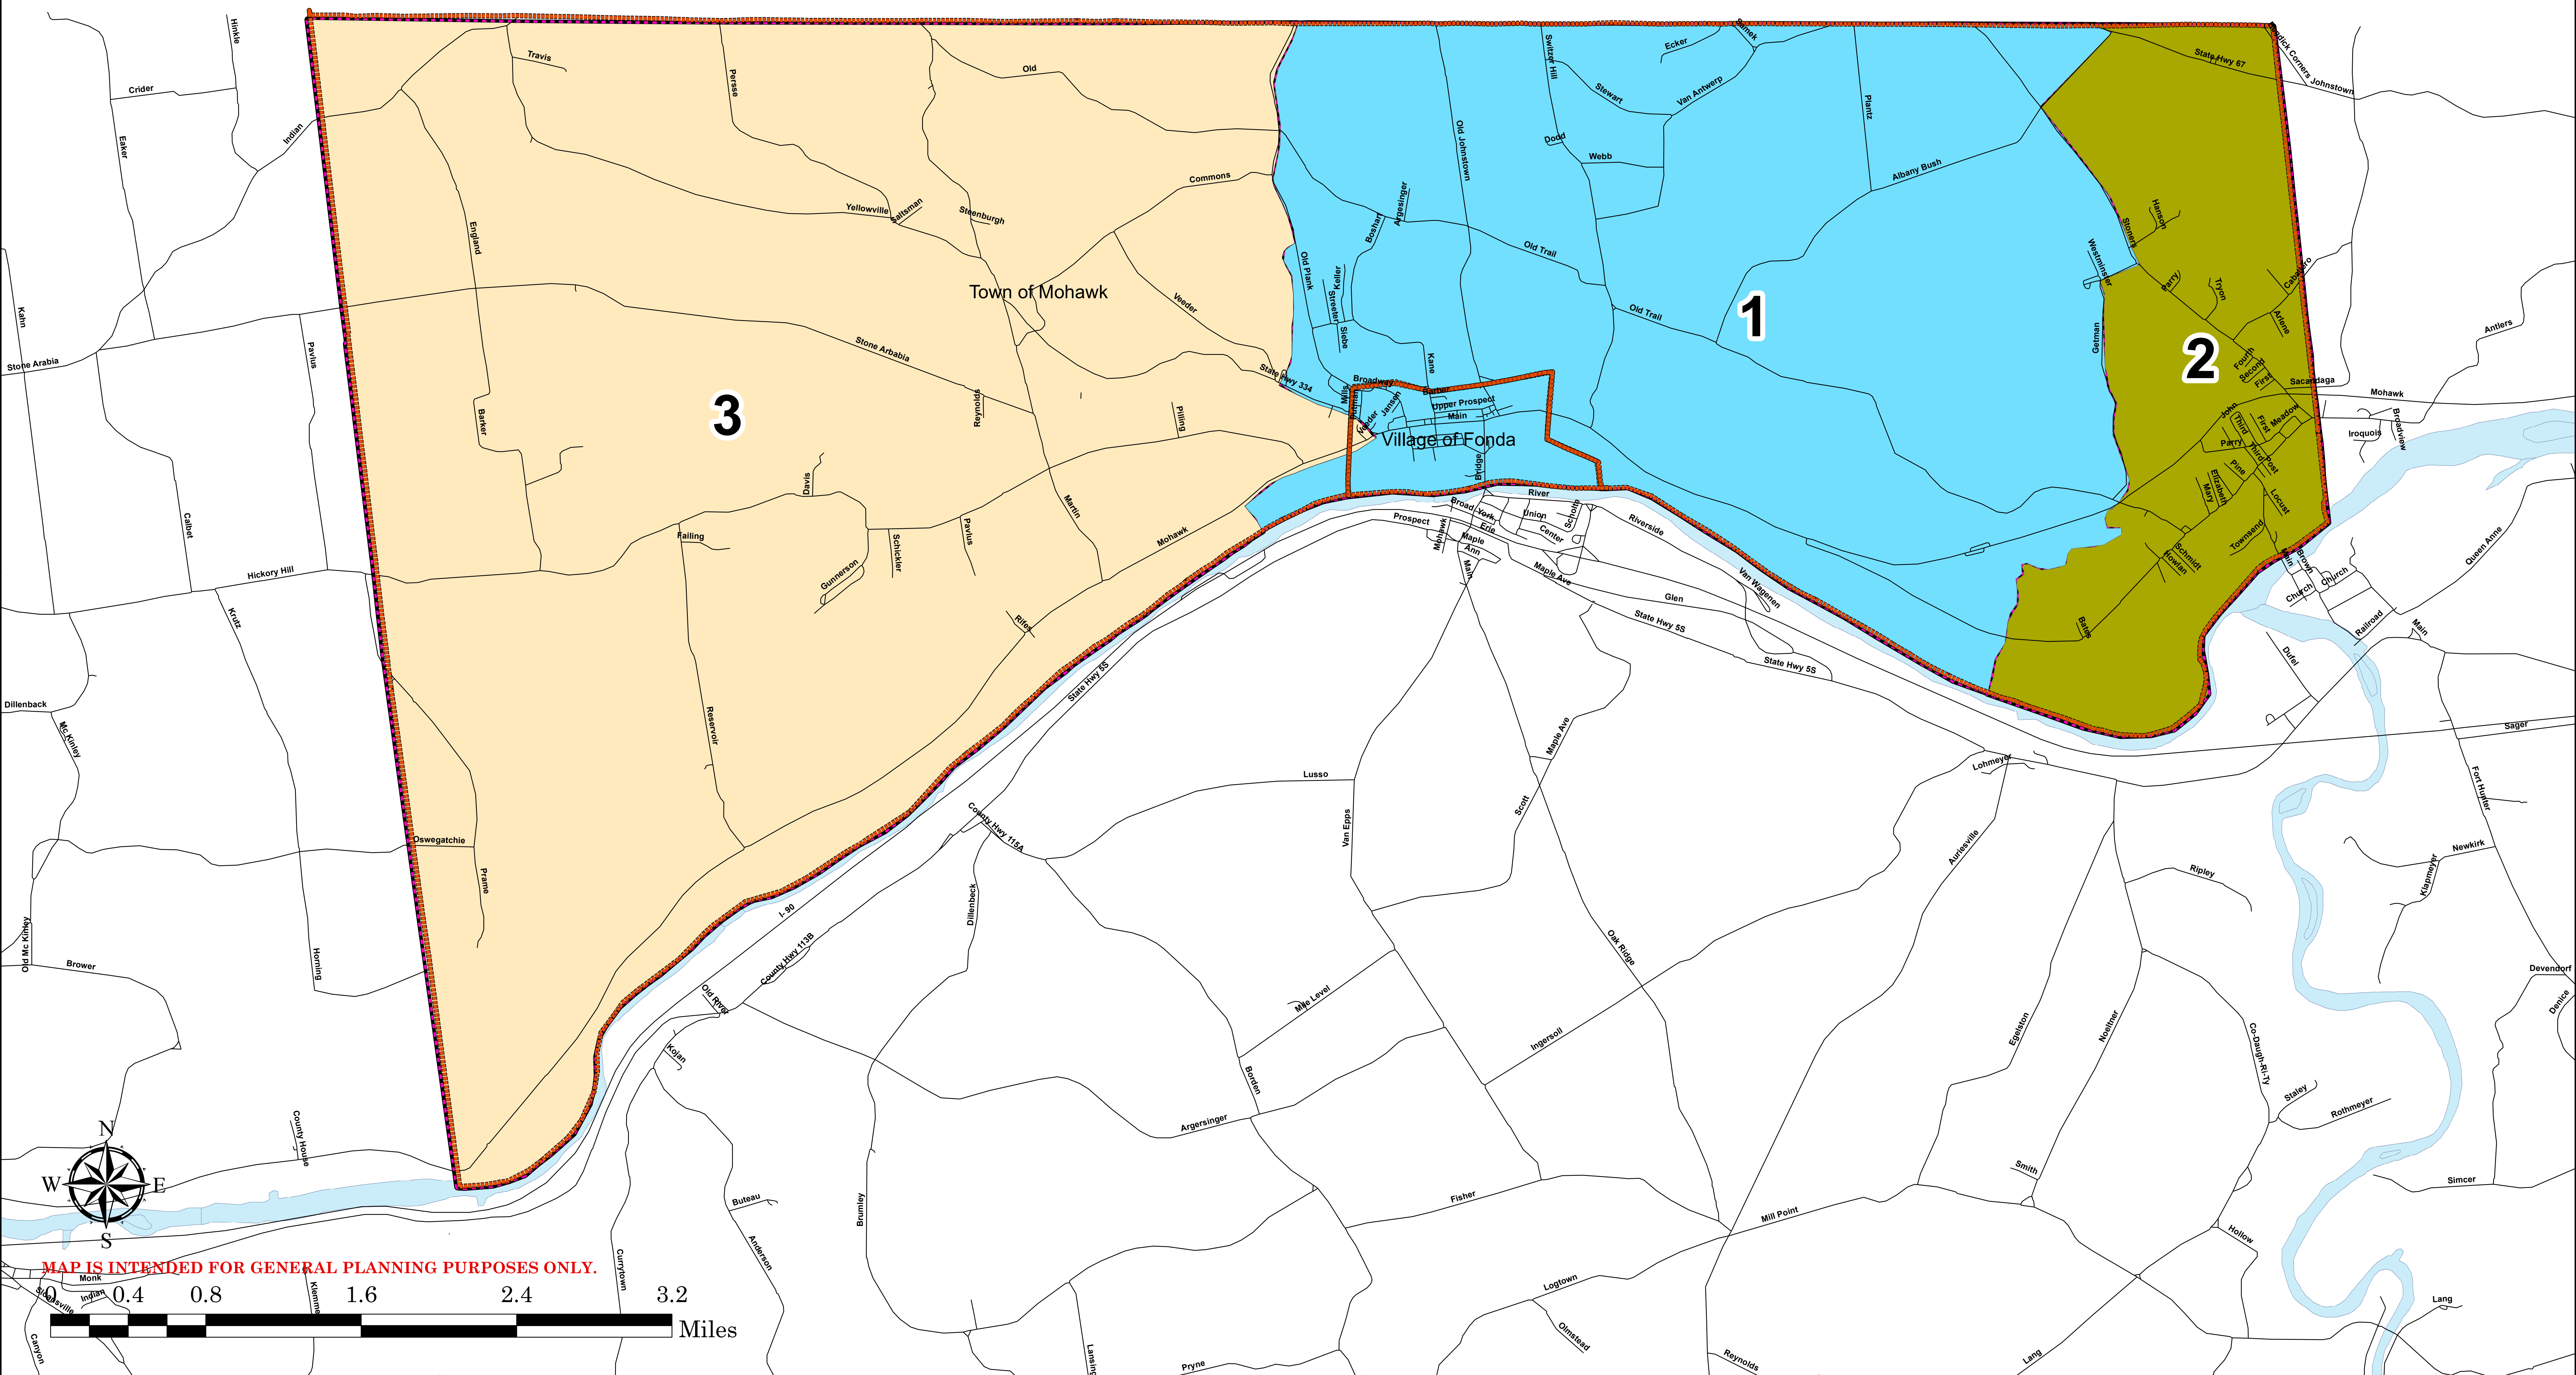

# MONTGOMERY COUNTY, NEW YORK

**Legend**

- Legislative District 2
- Legislative District 4
- Legislative District 5

MAP IS INTENDED FOR GENERAL PLANNING PURPOSES ONLY.

## Town of Mohawk & Village of Fonda Election District Map

Source:  
Montgomery  
County  
GIS

Montgomery County Department of  
Economic Development & Planning  
Old County Courthouse  
9 Park St., P.O. Box 1500  
Fonda, NY 12068-1500