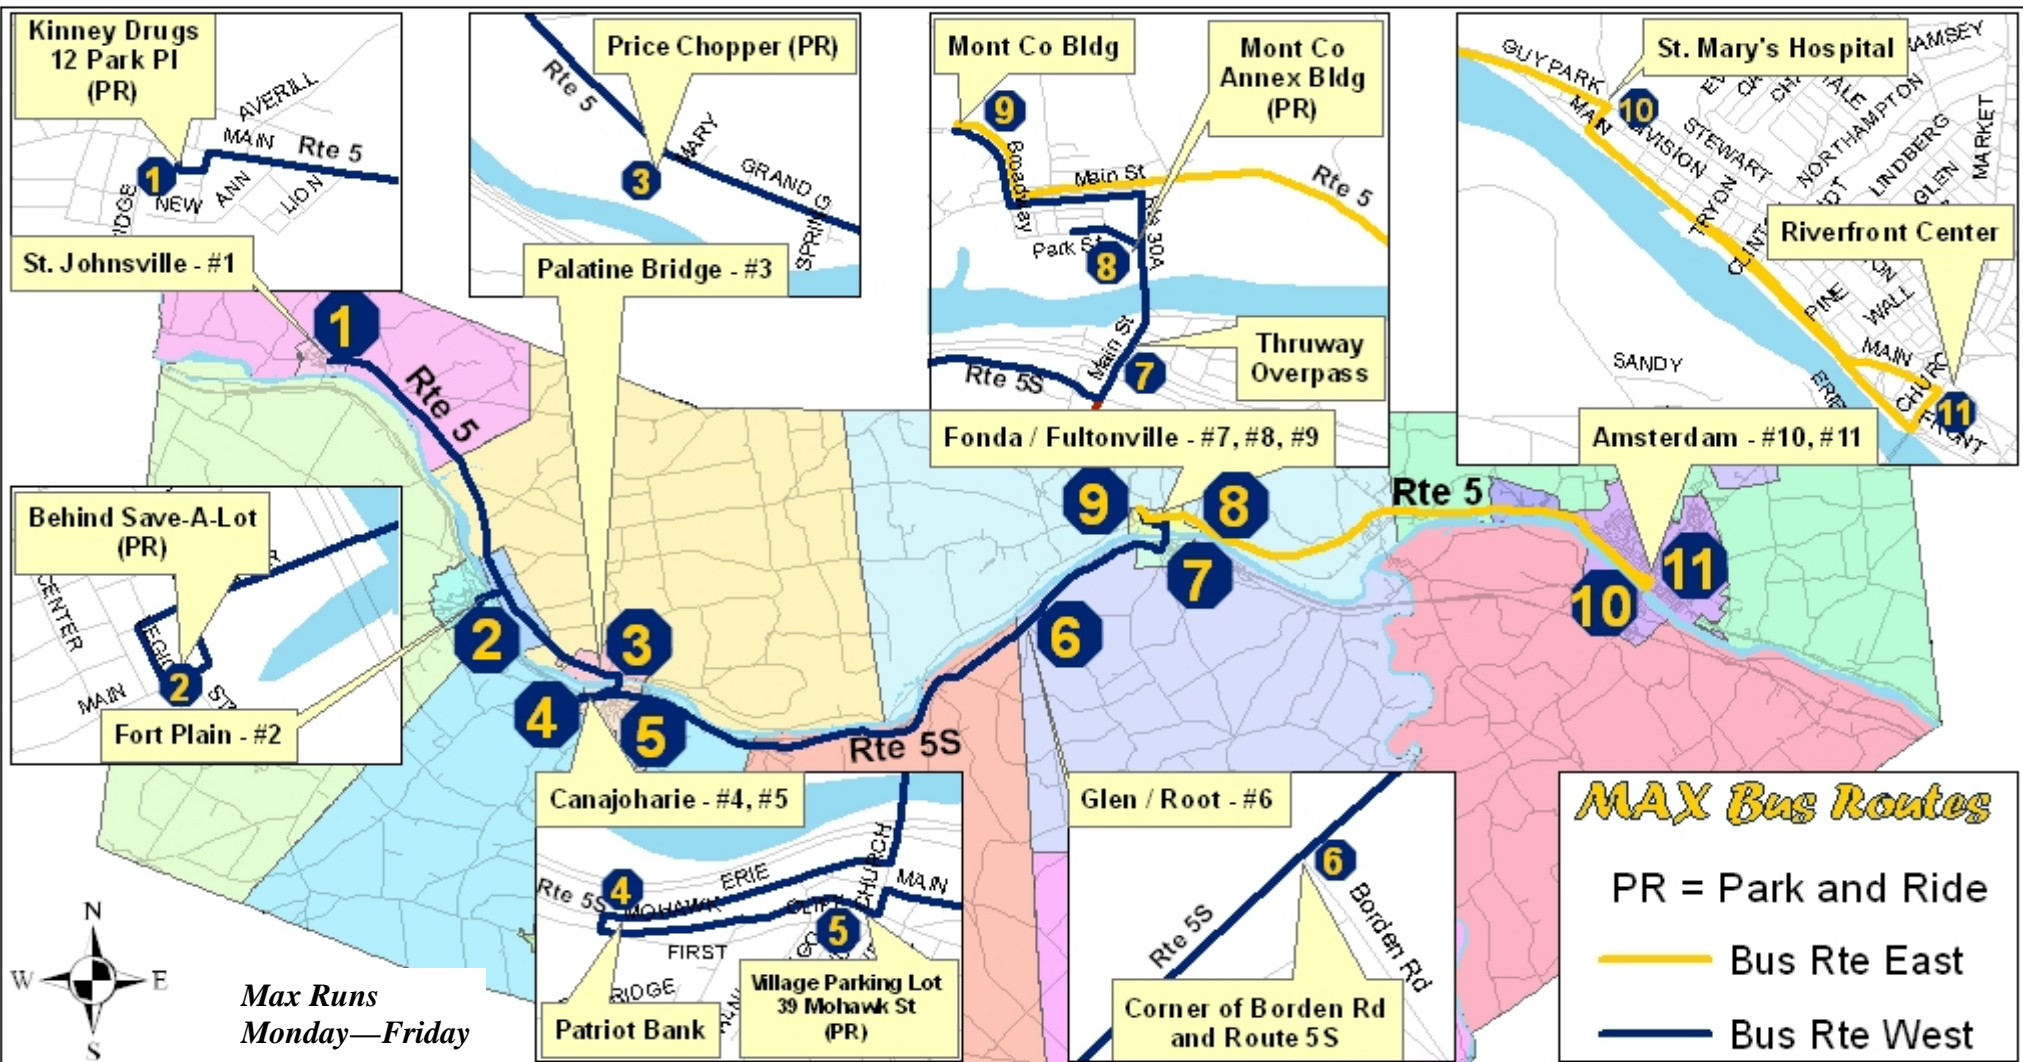

Max Runs
Monday—Friday

MAX Bus Routes
PR = Park and Ride
— Bus Rte East
— Bus Rte West

Montgomery Area Xpress Route Schedule

Town/Village	Stop #	Location	Run 1	Run 2	Run 3	Run 4	Run 5	Run 6	Run 7	Run 8	Run 9	Run 10		
St. Johnsville	1	Kinney Drug	5:00am	7:00am	7:00am				11:50am	1:50pm				
Fort Plain	2	Behind Save-A-Lot	5:15am	6:45am	7:15am				12:05pm	1:35pm				
Paltn Bridge	3	Price Chopper	5:20am	6:40am	7:20am				12:10pm	1:30pm				
Canajoharie	4	Patriot Bank	5:25am	6:35am	7:25am				12:15pm	1:25pm				
Canajoharie	5	Village Parking Lot	5:30am	6:30am	7:30am				12:20pm	1:20pm				
Glen/Root	6	Borden Road	5:40am	6:20am	7:40am				12:30pm	1:10pm				
Fultonville	7	Thruway Overpass	5:50am	6:10am	7:50am				12:40pm	1:00pm				
Fonda	8	Mont Co Annex	5:55am	6:05am	7:55am				12:45pm	12:55pm				
Fonda	9	Mont County Bldg	6:00am	6:00am	8:00am				12:50pm	12:50pm				
TRANSFER BUS	Transfers at Stop # 9		Transfer	Transfer	Transfer	Transfer	Transfer		Transfer	Transfer				
Fonda	9	Mont County Bldg	6:00am	6:00am	8:00am	8:00am	9:15am	9:15am	11:00am	11:00am	12:50pm	12:50pm	4:00pm	4:00pm
Fonda	8	Mont Co Annex	5:55am	6:05am	7:55am				10:55am	11:05am				
City Amsterdam	10	St. Mary's Hospital	5:20am	6:20am	7:40am				10:40am	11:20am				
City Amsterdam	11	Riverfront Center	5:30am	6:30am	7:30am				10:30am	11:30am				

Service by The MAX - Call (518) 843-4700

☆ Service by Amsterdam Transit - Call (518) 843-2831 for route information

PM in BOLD