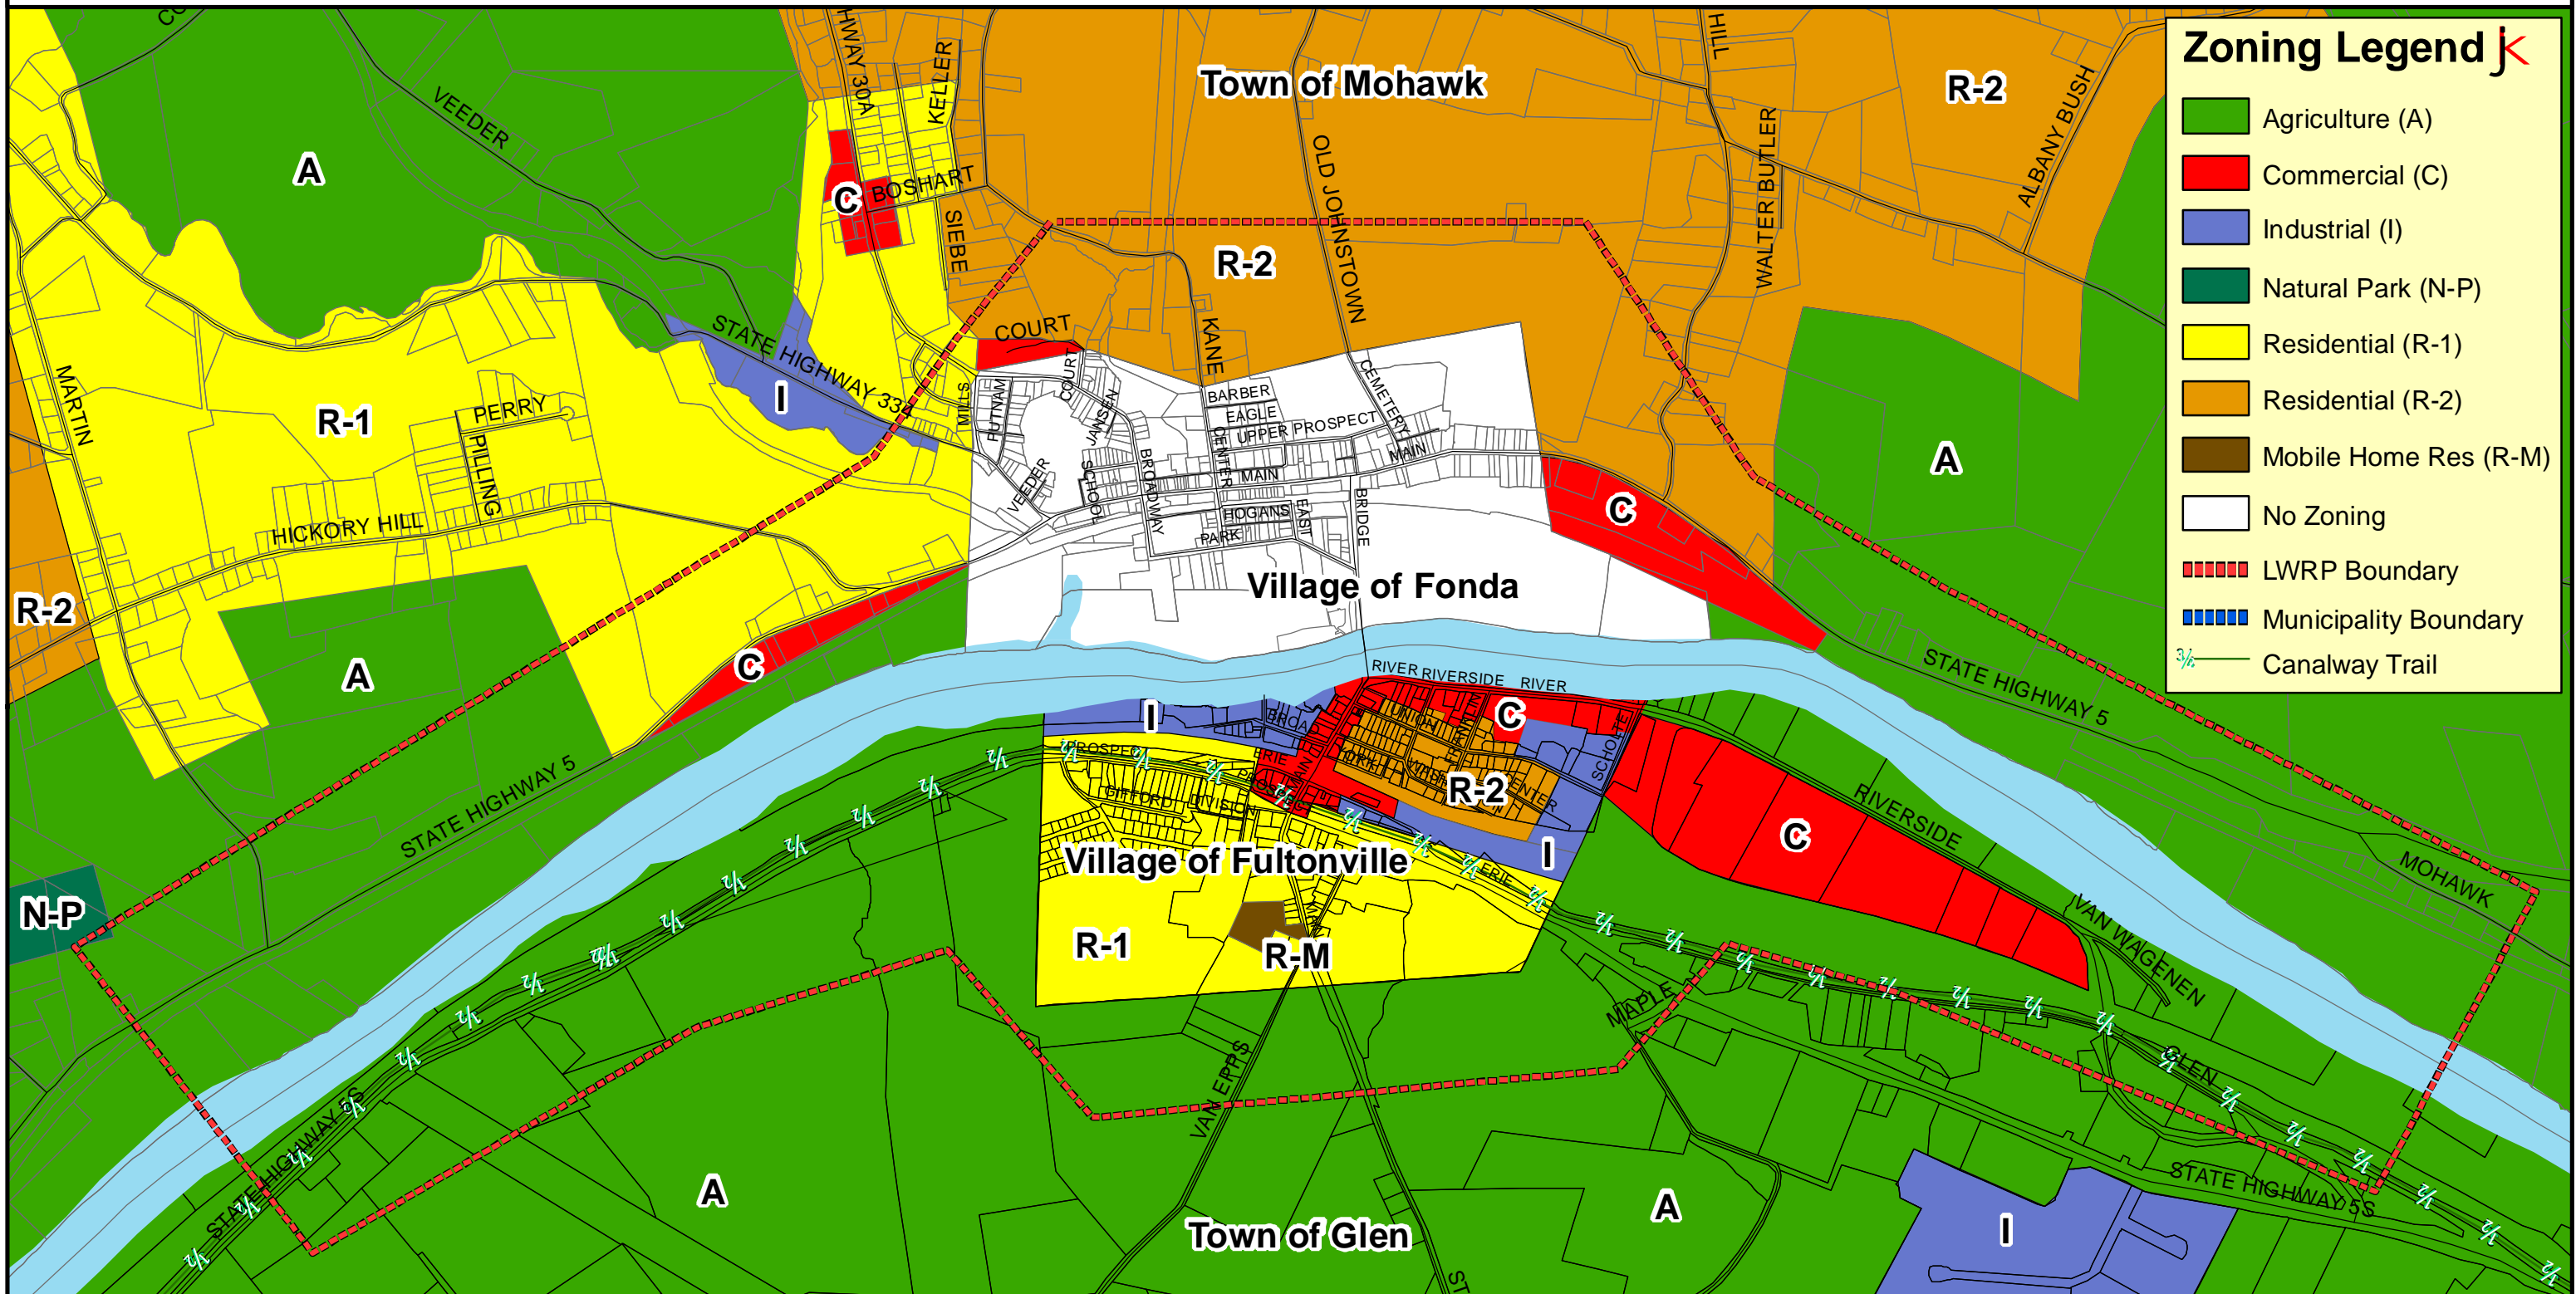

# MONTGOMERY COUNTY, NEW YORK

⌋ The zone categories shown are a composite of 3 municipal zoning codes and represent general zoning category types. ⌋

Mid-Montgomery County  
Local Waterfront Revitalization Plan  
Existing Zoning-MAP 4

Source:  
Montgomery  
County  
GIS

Montgomery County Department of  
Economic Development & Planning  
Old County Courthouse  
9 Park St., P.O. Box 1500  
Fonda, NY 12068-1500