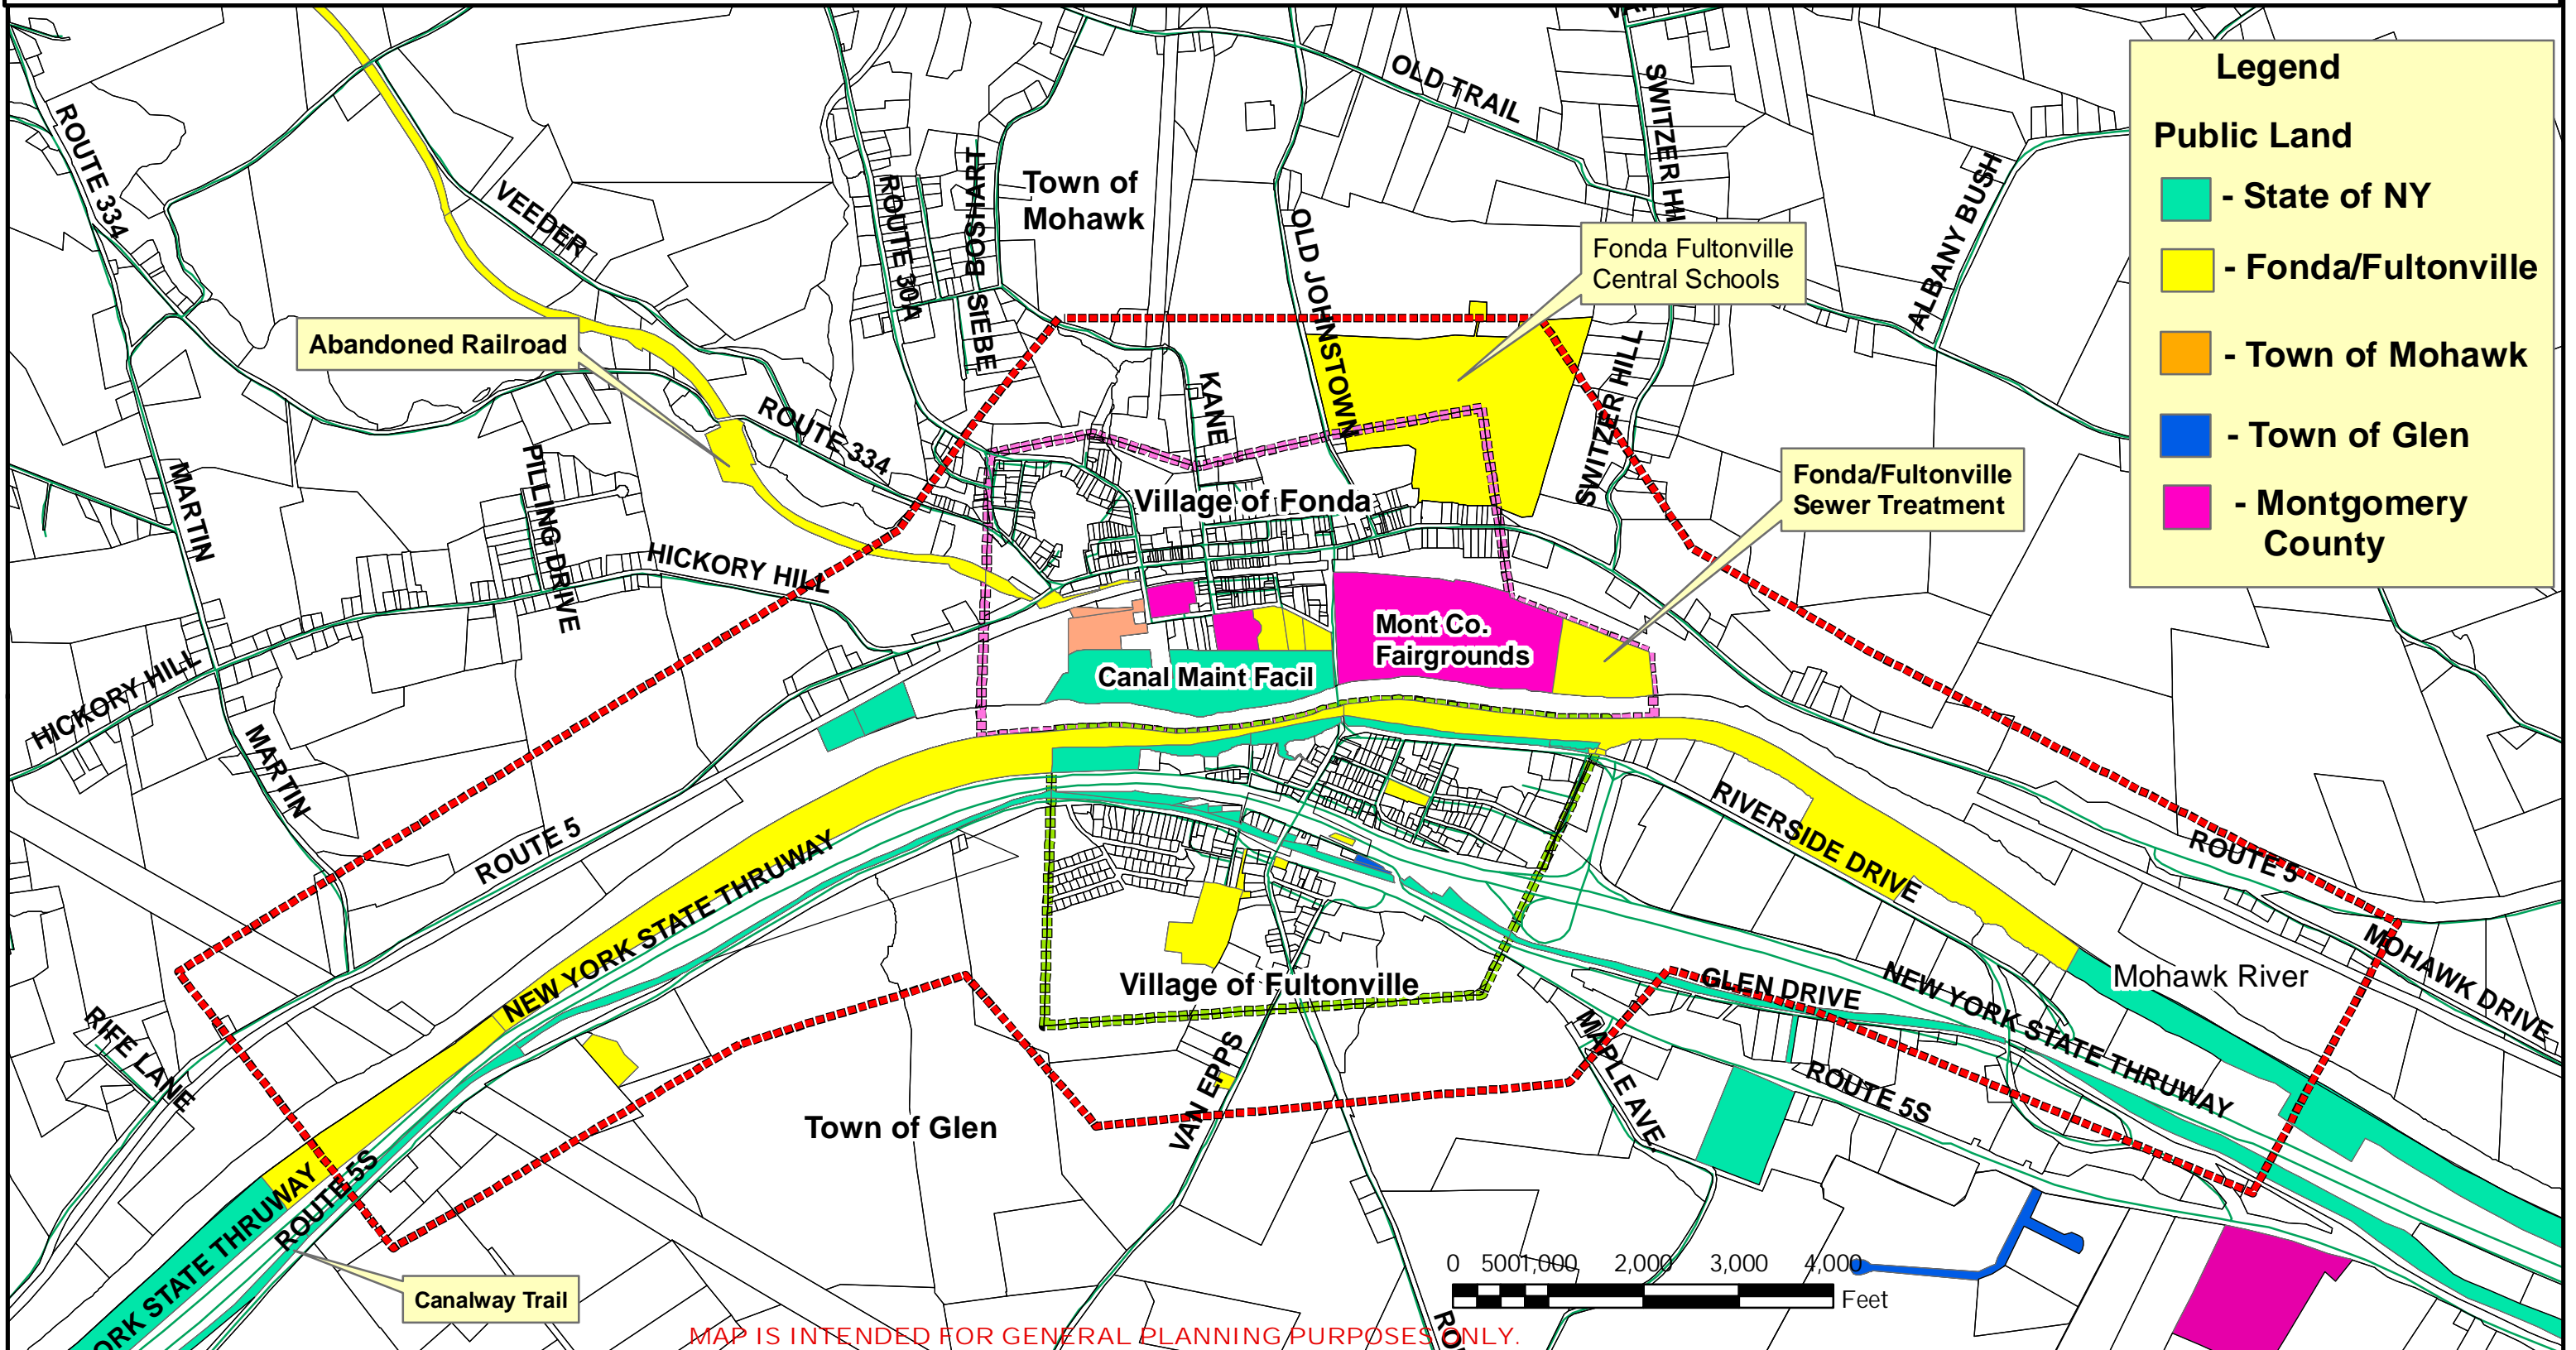

MONTGOMERY COUNTY, NEW YORK

MAP IS INTENDED FOR GENERAL PLANNING PURPOSES ONLY.

Mid-Montgomery County Local Waterfront Revitalization Plan Public Lands- MAP 3

Source:
Montgomery
County
GIS

Montgomery County Department of
Economic Development & Planning
Old County Courthouse
9 Park St., P.O. Box 1500
Fonda, NY 12068-1500