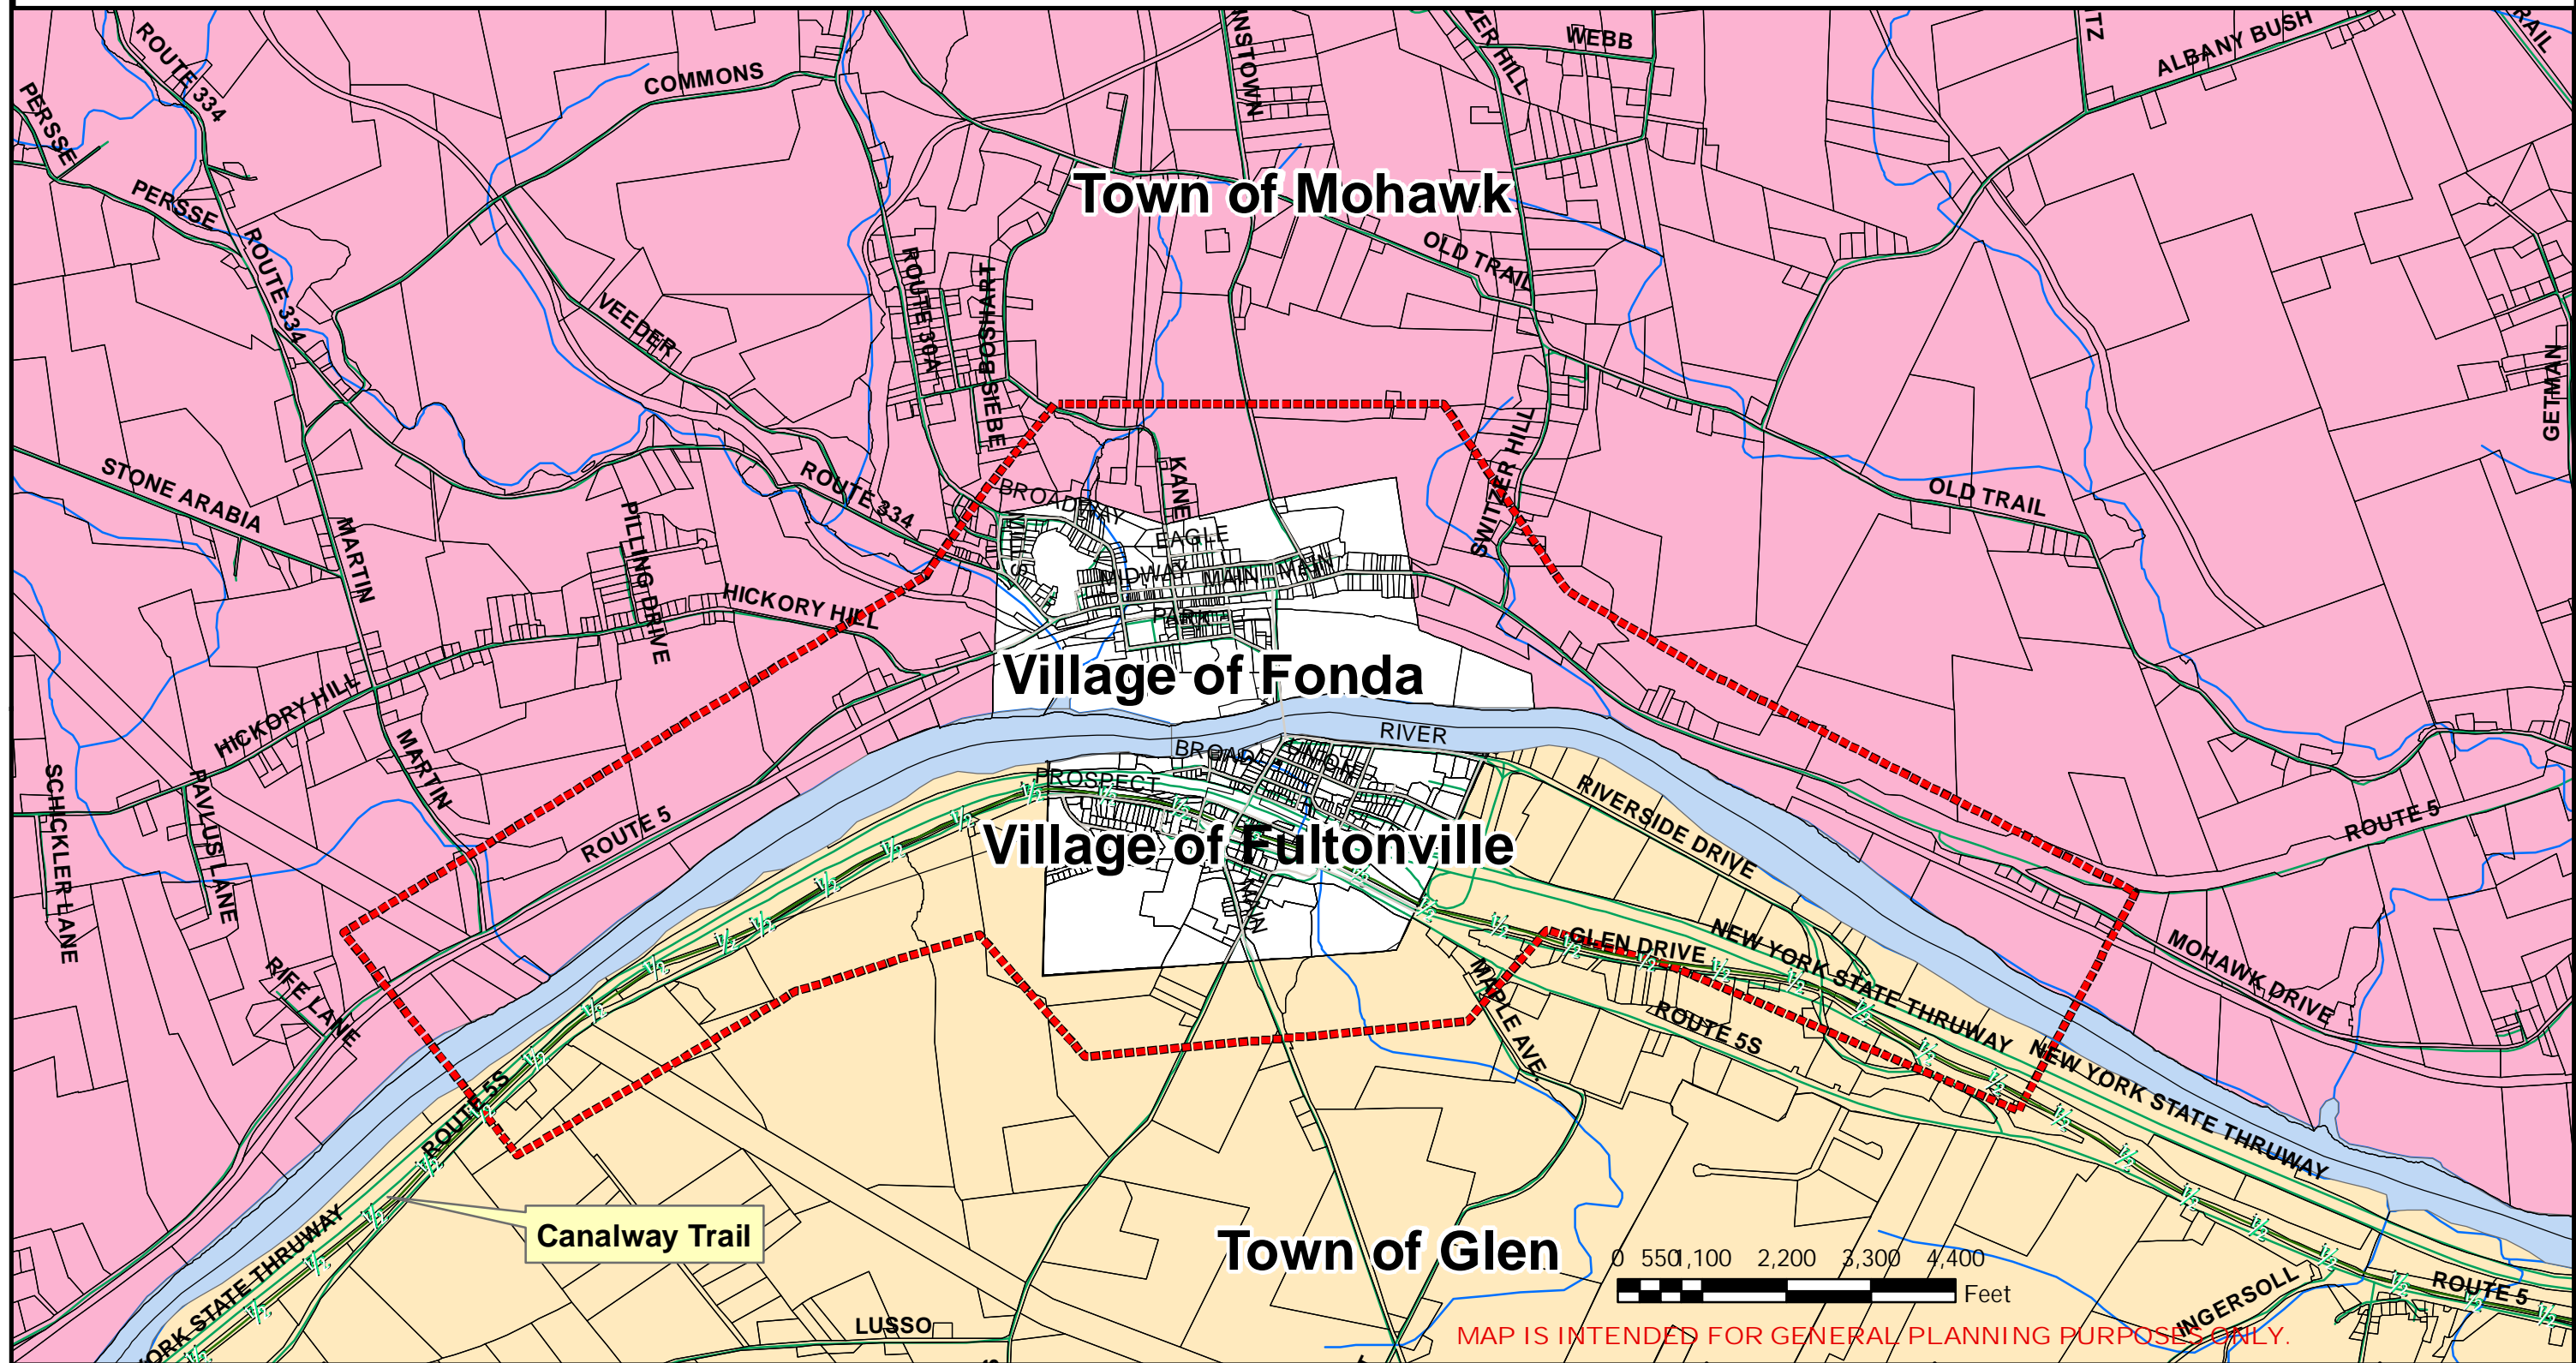

MONTGOMERY COUNTY, NEW YORK

Mid-Montgomery County Local Waterfront Revitalization Plan Focus Area Boundary - MAP 1

Source:
Montgomery
County
GIS

Montgomery County Department of
Economic Development & Planning
Old County Courthouse
9 Park St., P.O. Box 1500
Fonda, NY 12068-1500